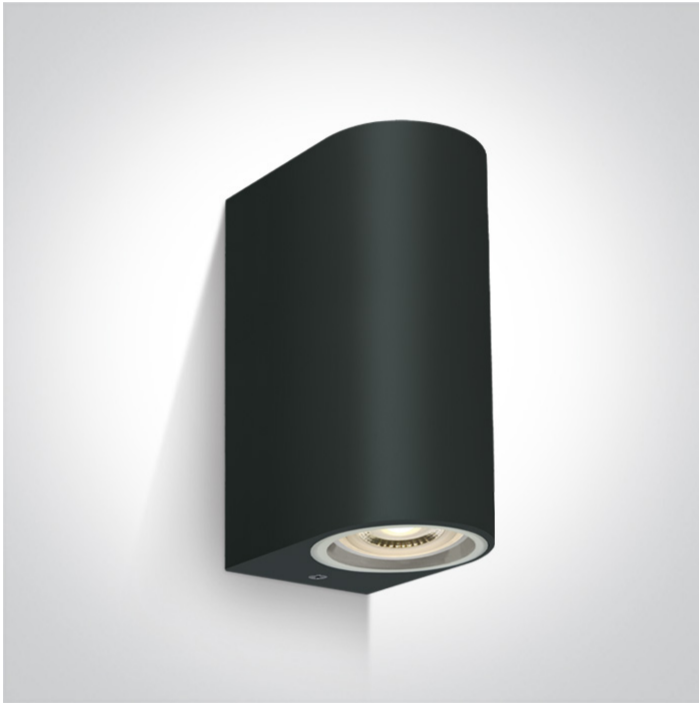

12 Wall & Ceiling>The GU10 Outdoor Cylinder Lights ABS+PC

67142G/B

2xGU10 ceiling cylinder, IP65.

Complies with standard EN60598-1 and any other specific standards.

Downloads

Dimensions

Physical Specification

Item Group	12 Wall & Ceiling
Family	The GU10 Outdoor Cylinder Lights ABS+PC
Order Code	67142G/B
Colour	Black
Material	ABS
Diffuser Material	PC
Shape	Rectangular
Length	90mm
Width	70mm
Height	160mm
Surface Ceiling	Yes
Indoor	Yes