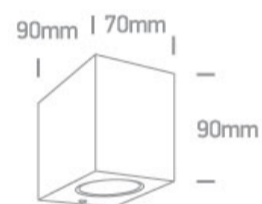

12 Wall & Ceiling>The GU10 Outdoor Cube Lights ABS+PC

67142H/AN

GU10 ceiling cylinder, IP65.

Complies with standard EN60598-1 and any other specific standards.

Downloads

Dimensions

Physical Specification

Item Group	12 Wall & Ceiling
Family	The GU10 Outdoor Cube Lights ABS+PC
Order Code	67142H/AN
Colour	Anthracite
Material	ABS
Diffuser Material	PC
Shape	Rectangular
Length	70mm
Width	90mm
Height	90mm
Surface Ceiling	Yes
Indoor	Yes

Outdoor

Yes

[Завантажено з e27.com.ua](http://e27.com.ua)

Adjustable

No

IK Rating

6

Electrical Characteristics