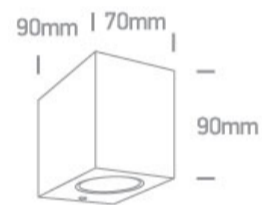

12 Wall & Ceiling>The GU10 Outdoor Cube Lights ABS+PC

67142H/B

GU10 ceiling cylinder, IP65.

Complies with standard EN60598-1 and any other specific standards.

Downloads

Dimensions

Physical Specification

Item Group	12 Wall & Ceiling
Family	The GU10 Outdoor Cube Lights ABS+PC
Order Code	67142H/B
Colour	Black
Material	ABS
Diffuser Material	PC
Shape	Rectangular
Length	70mm
Width	90mm
Height	90mm
Surface Ceiling	Yes
Indoor	Yes

Outdoor	Yes
Adjustable	No
IK Rating	6

Electrical Characteristics

Gear	No
------	----

Fitting + Driver

Input Voltage	100-240V
50 Hz	Yes
60 Hz	Yes
Safety Class	
Power(Watts)	6W
IP Rating	IP65
Light Source	Replaceable lamp
Lamp Holder	GU10
Number of Lamps	1
Dimmable	N/A
F Mark	