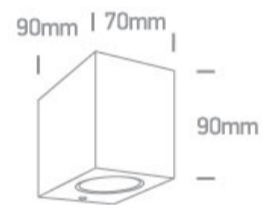

12 Wall &amp; Ceiling&gt;The GU10 Outdoor Cube Lights ABS+PC

67142H/W

GU10 ceiling cylinder, IP65.

Complies with standard EN60598-1 and any other specific standards.

## Dimensions

## Physical Specification

Item Group	12 Wall & Ceiling
Family	The GU10 Outdoor Cube Lights ABS+PC
Order Code	67142H/W
Colour	White
Material	ABS
Diffuser Material	PC
Shape	Rectangular
Length	70mm
Width	90mm
Height	90mm
Surface Ceiling	Yes
Indoor	Yes