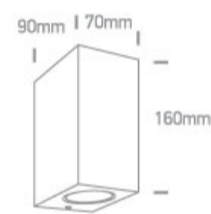

12 Wall &amp; Ceiling&gt;The GU10 Outdoor Cube Lights ABS+PC

67142K/B

2xGU10 ceiling cylinder, IP65.

Complies with standard EN60598-1 and any other specific standards.

## Dimensions

## Physical Specification

Item Group	12 Wall & Ceiling
Family	The GU10 Outdoor Cube Lights ABS+PC
Order Code	67142K/B
Colour	Black
Material	ABS
Diffuser Material	PC
Shape	Rectangular
Length	90mm
Width	70mm
Height	160mm
Surface Ceiling	Yes
Indoor	Yes