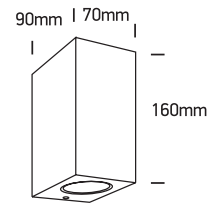

INSTALLATION MANUAL

67142K

100-240V | MR16 | GU10 | 2x6W | IP65 | ABS + PC

Warnings:

1. Make sure that the product is installed properly before connecting to electricity.
2. Do not cover the fitting.
3. Maintenance and installation should only be carried out by a professional electrician.