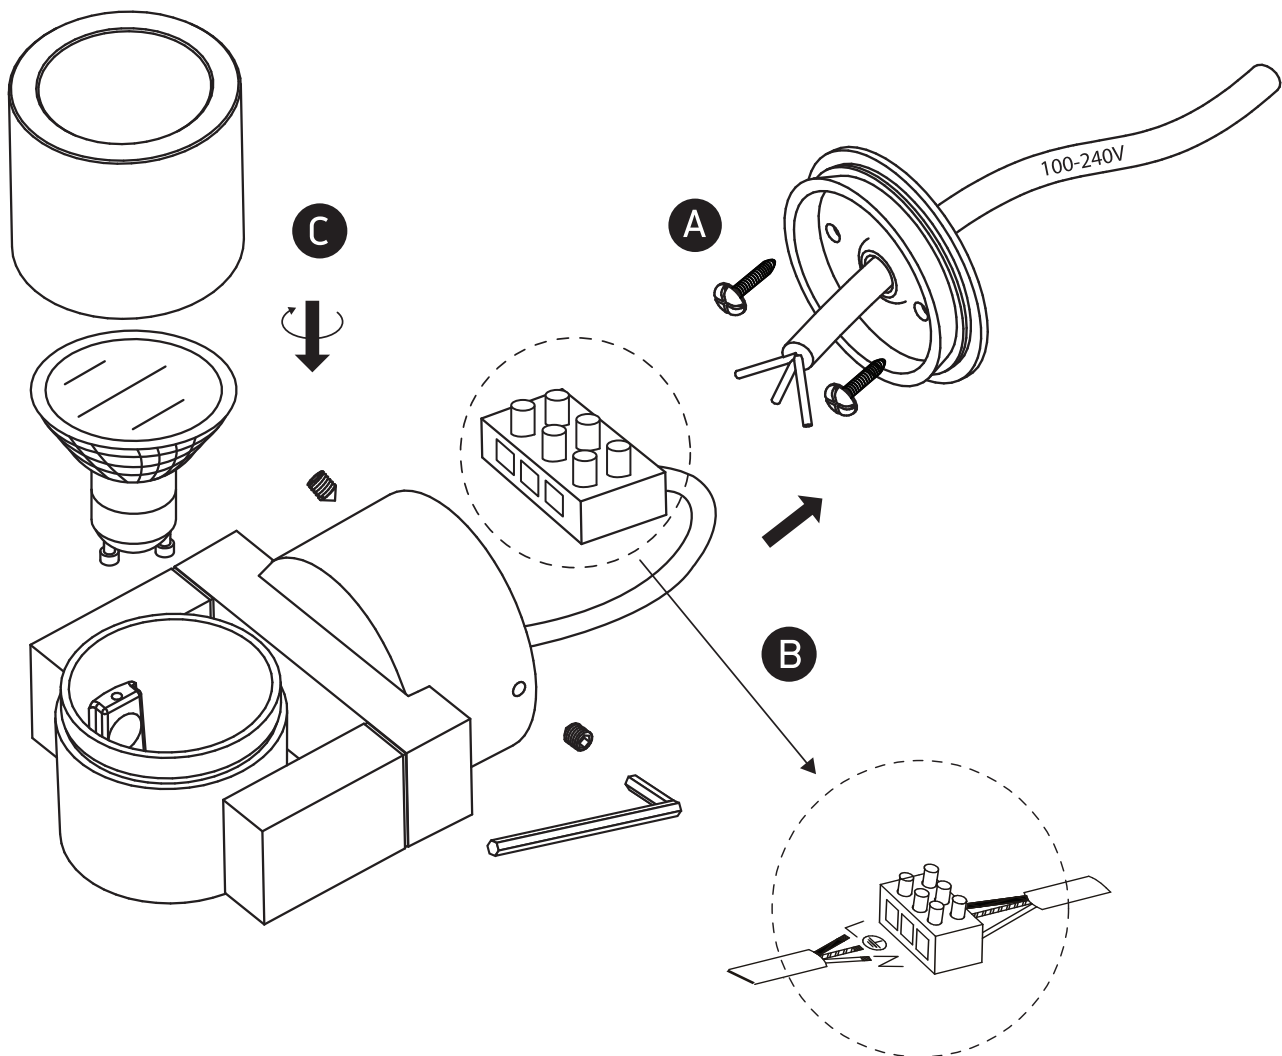

INSTALLATION MANUAL

67164

100-240V | MR16 | GU10 | 35W | IP54 | Aluminium | Adjustable

Warnings:

1. Make sure that the product is installed properly before connecting to electricity.
2. Do not cover the fitting.
3. Maintenance and installation should only be carried out by a professional electrician.