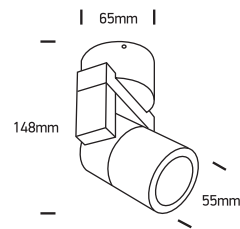

INSTALLATION MANUAL

67164

100-240V | MR16 | GU10 | 35W | IP54 | Aluminium | Adjustable

Warnings:

1. Make sure that the product is installed properly before connecting to electricity.
2. Do not cover the fitting.
3. Maintenance and installation should only be carried out by a professional electrician.