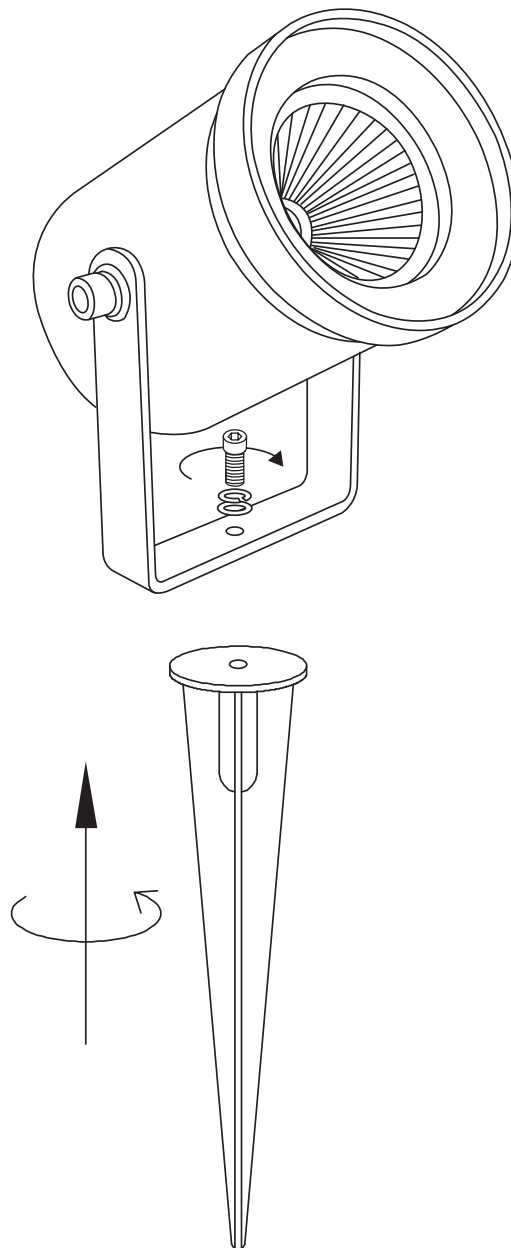

INSTALLATION MANUAL

67196A

ecolight

85
CRI

100-240V | COB LED | 3W | IP65 | Die cast | Adjustable

Complete with 350mA driver / Supplied with spike.

150cm

one
LIGHT