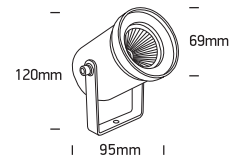

INSTALLATION MANUAL

67196A

ecolight

85
CRI

100-240V | COB LED | 3W | IP65 | Die cast | Adjustable

Complete with 350mA driver / Supplied with spike.

150cm

one
LIGHT