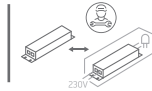

INSTALLATION MANUAL

67196A

ecolight

85
CRI

100-240V | COB LED | 3W | IP65 | Die cast | Adjustable

Complete with 350mA driver / Supplied with spike.

150cm

one
LIGHT