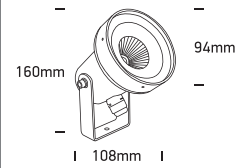

# INSTALLATION MANUAL

67196B

**ecolight**

85  
CRI

230V | COB LED | 6W | IP65 | Die cast | Adjustable

Complete with 500mA driver / Supplied with spike.

150cm

**one**  
LIGHT