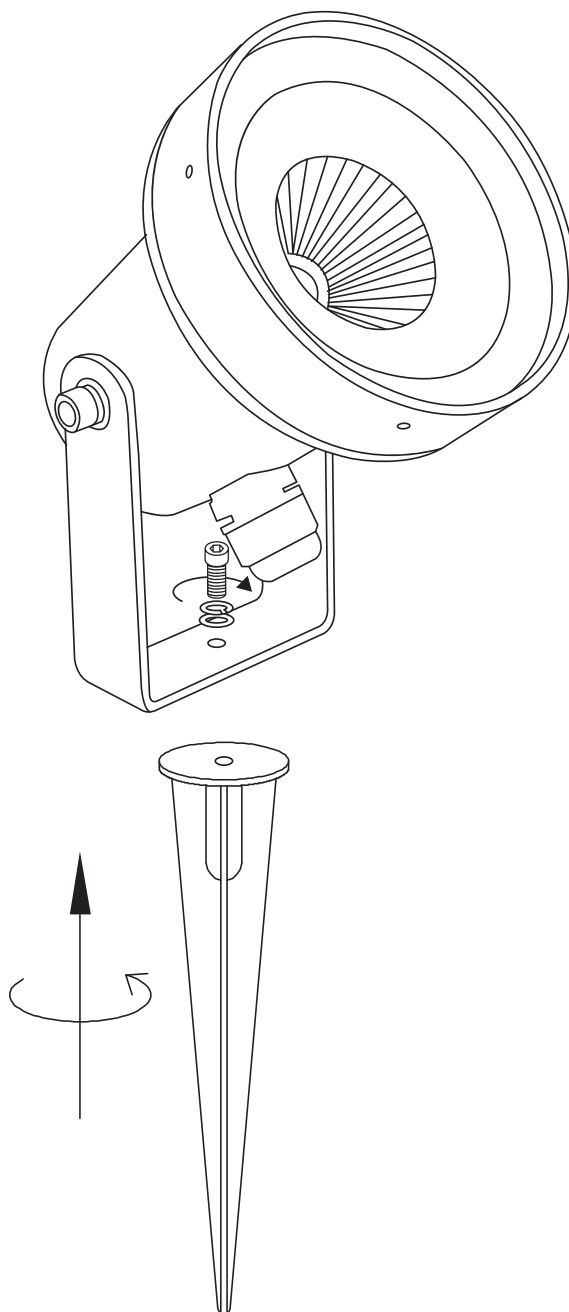

# INSTALLATION MANUAL

67196B

**ecolight**

85  
CRI

230V | COB LED | 6W | IP65 | Die cast | Adjustable

Complete with 500mA driver / Supplied with spike.

150cm

**one**  
LIGHT