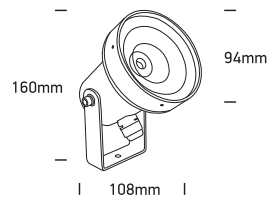

INSTALLATION MANUAL

67196BG

100-240V | 10W | MR16 | GU10 | IP65 | Die cast | Adjustable
Supplied with spike.

one
LIGHT

Warnings:

1. Make sure that the product is installed properly before connecting to electricity.
2. Do not cover the fitting.
3. Maintenance and installation should only be carried out by a professional electrician.