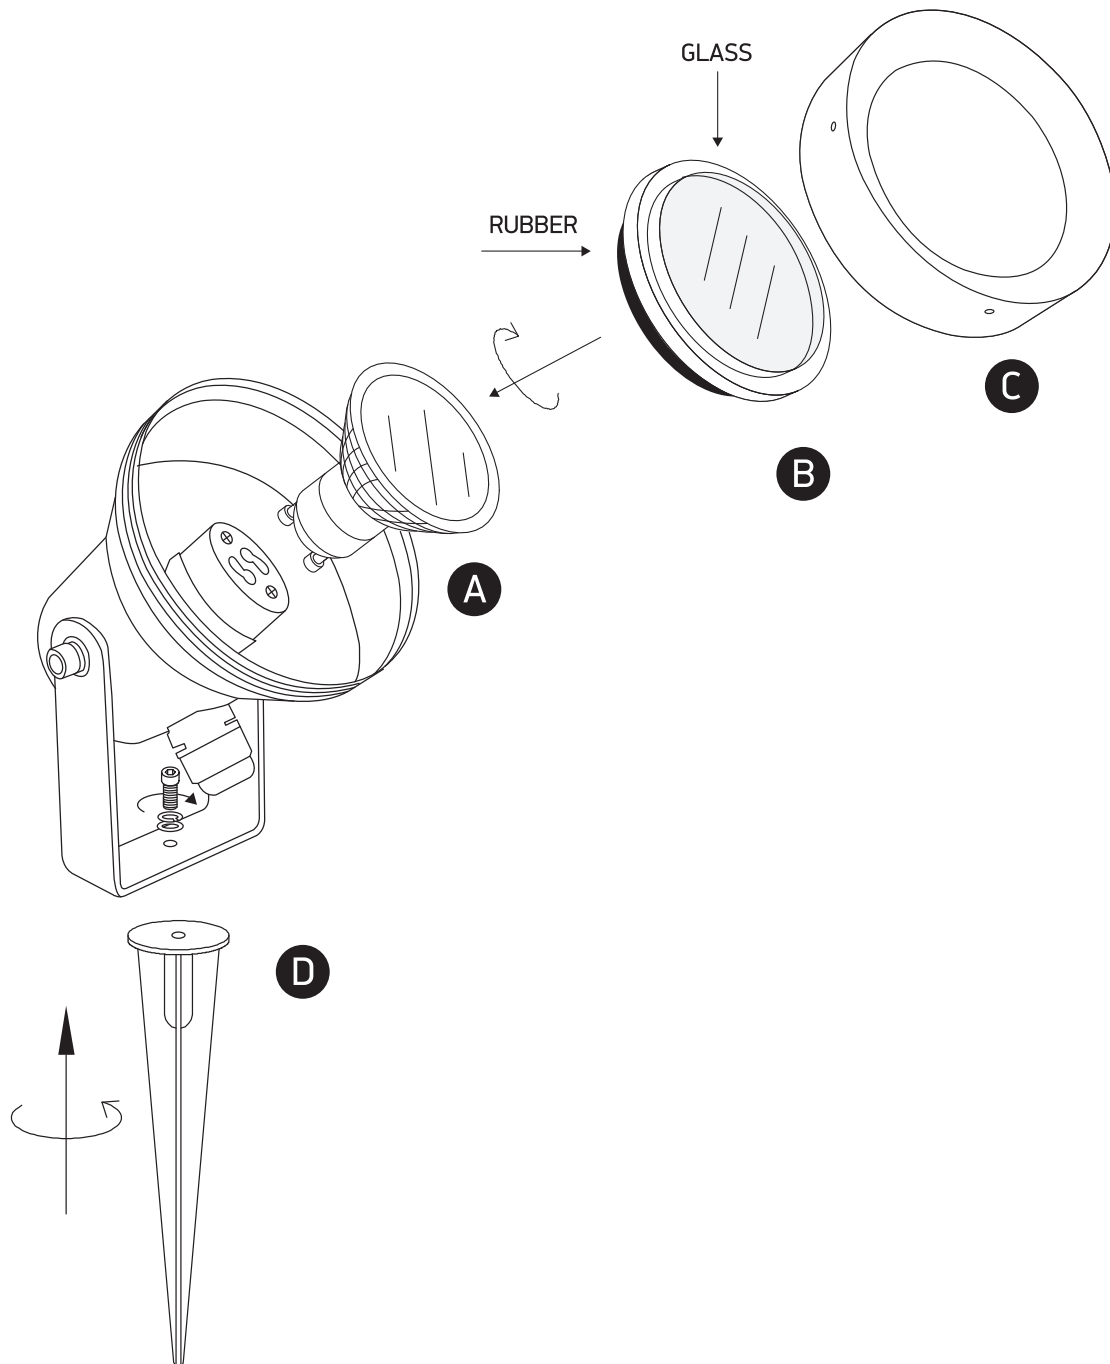

INSTALLATION MANUAL

67196BG

100-240V | 10W | MR16 | GU10 | IP65 | Die cast | Adjustable
Supplied with spike.

one
LIGHT

Warnings:

1. Make sure that the product is installed properly before connecting to electricity.
2. Do not cover the fitting.
3. Maintenance and installation should only be carried out by a professional electrician.