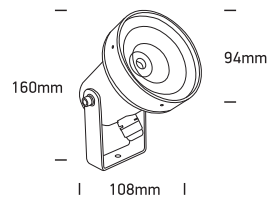

INSTALLATION MANUAL

67196BG

100-240V | 10W | MR16 | GU10 | IP65 | Die cast | Adjustable
Supplied with spike.

one
LIGHT

Warnings:

1. Make sure that the product is installed properly before connecting to electricity.
2. Do not cover the fitting.
3. Maintenance and installation should only be carried out by a professional electrician.