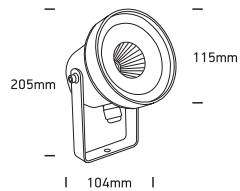

INSTALLATION MANUAL

67196C

ecolight

ADJUSTABLE

230V | 9W | IP65 | Die cast | Adjustable

Complete with driver.
Supplied with spike.

85
CRI

150cm