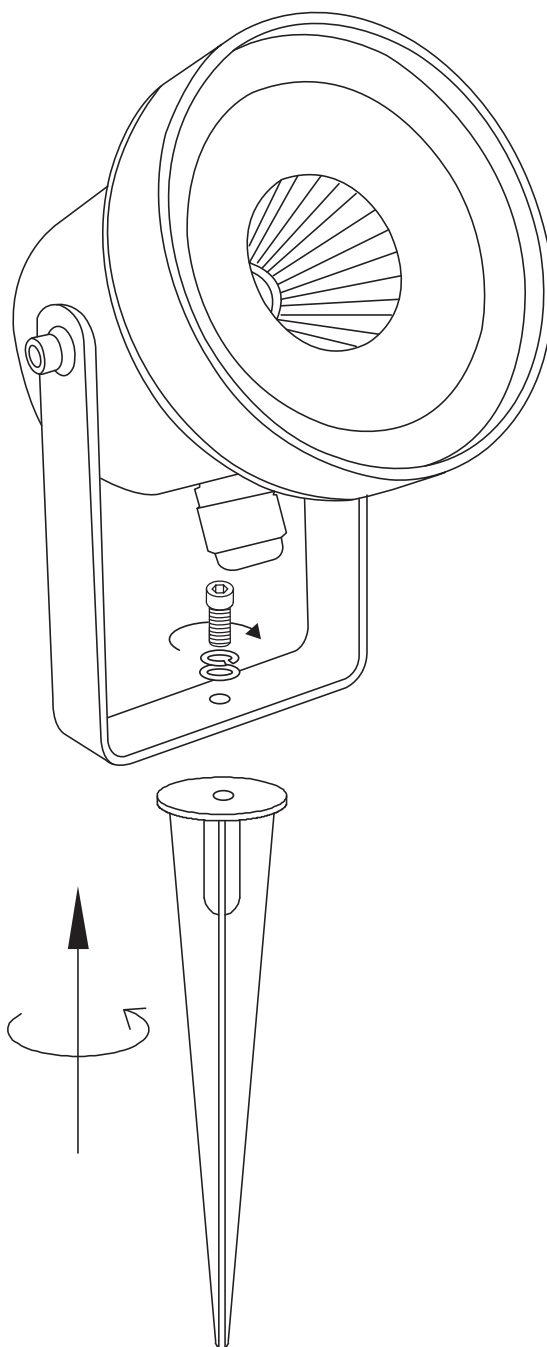

INSTALLATION MANUAL

67196C

ecolight

ADJUSTABLE

230V | 9W | IP65 | Die cast | Adjustable

Complete with driver.
Supplied with spike.

85
CRI

150cm

one
LIGHT

Warnings:

1. Make sure that the product is installed properly before connecting to electricity.
2. Do not cover the fitting.
3. Maintenance and installation should only be carried out by a professional electrician.