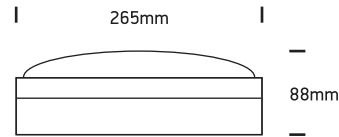

INSTALLATION MANUAL

67204

100-240V | E27 | 20W | IP54 | Die cast

Warnings:

1. Make sure that the product is installed properly before connecting to electricity.
2. Do not cover the fitting.
3. Maintenance and installation should only be carried out by a professional electrician.