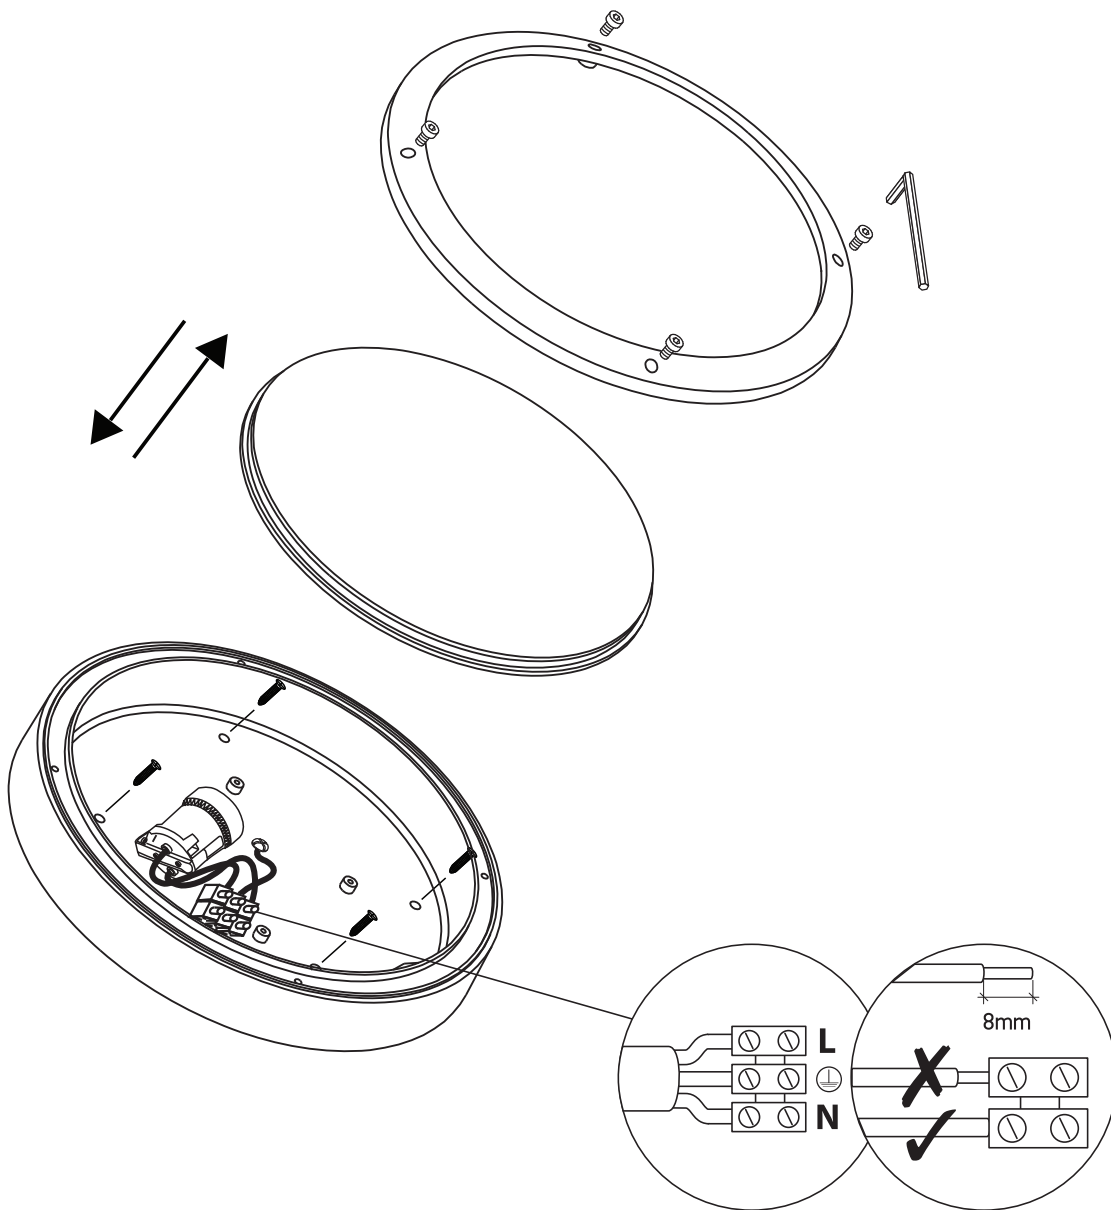

INSTALLATION MANUAL

67204

100-240V | E27 | 20W | IP54 | Die cast

Warnings:

1. Make sure that the product is installed properly before connecting to electricity.
2. Do not cover the fitting.
3. Maintenance and installation should only be carried out by a professional electrician.