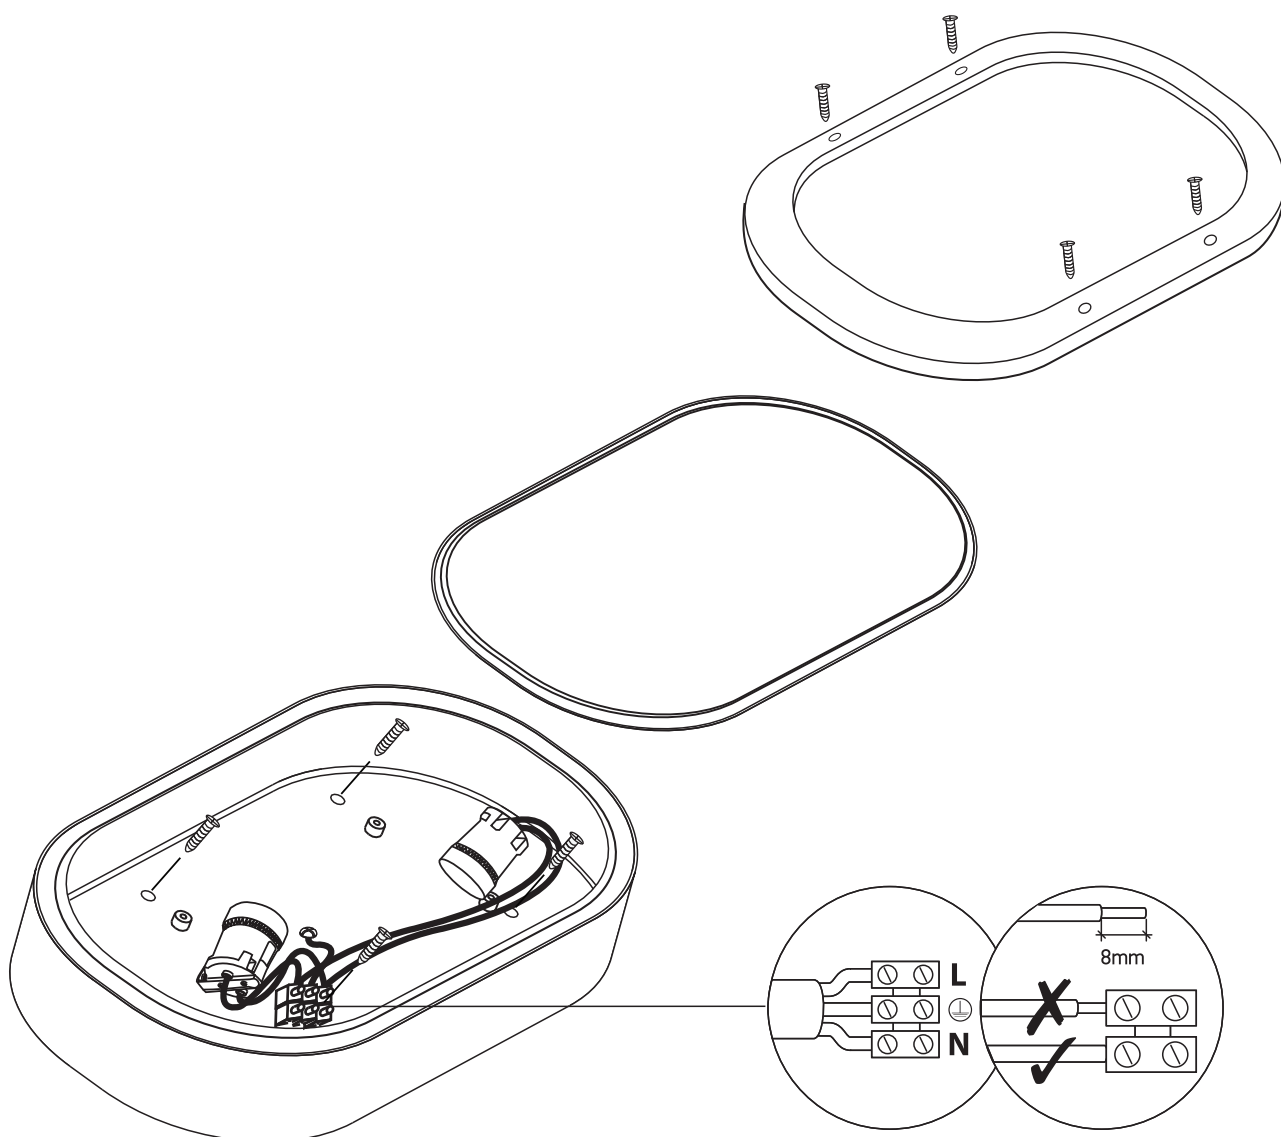

# INSTALLATION MANUAL

67204B

273x181mm

80mm

**one**  
LIGHT

100-240V | E27 | 2x20W | IP54 | Die cast