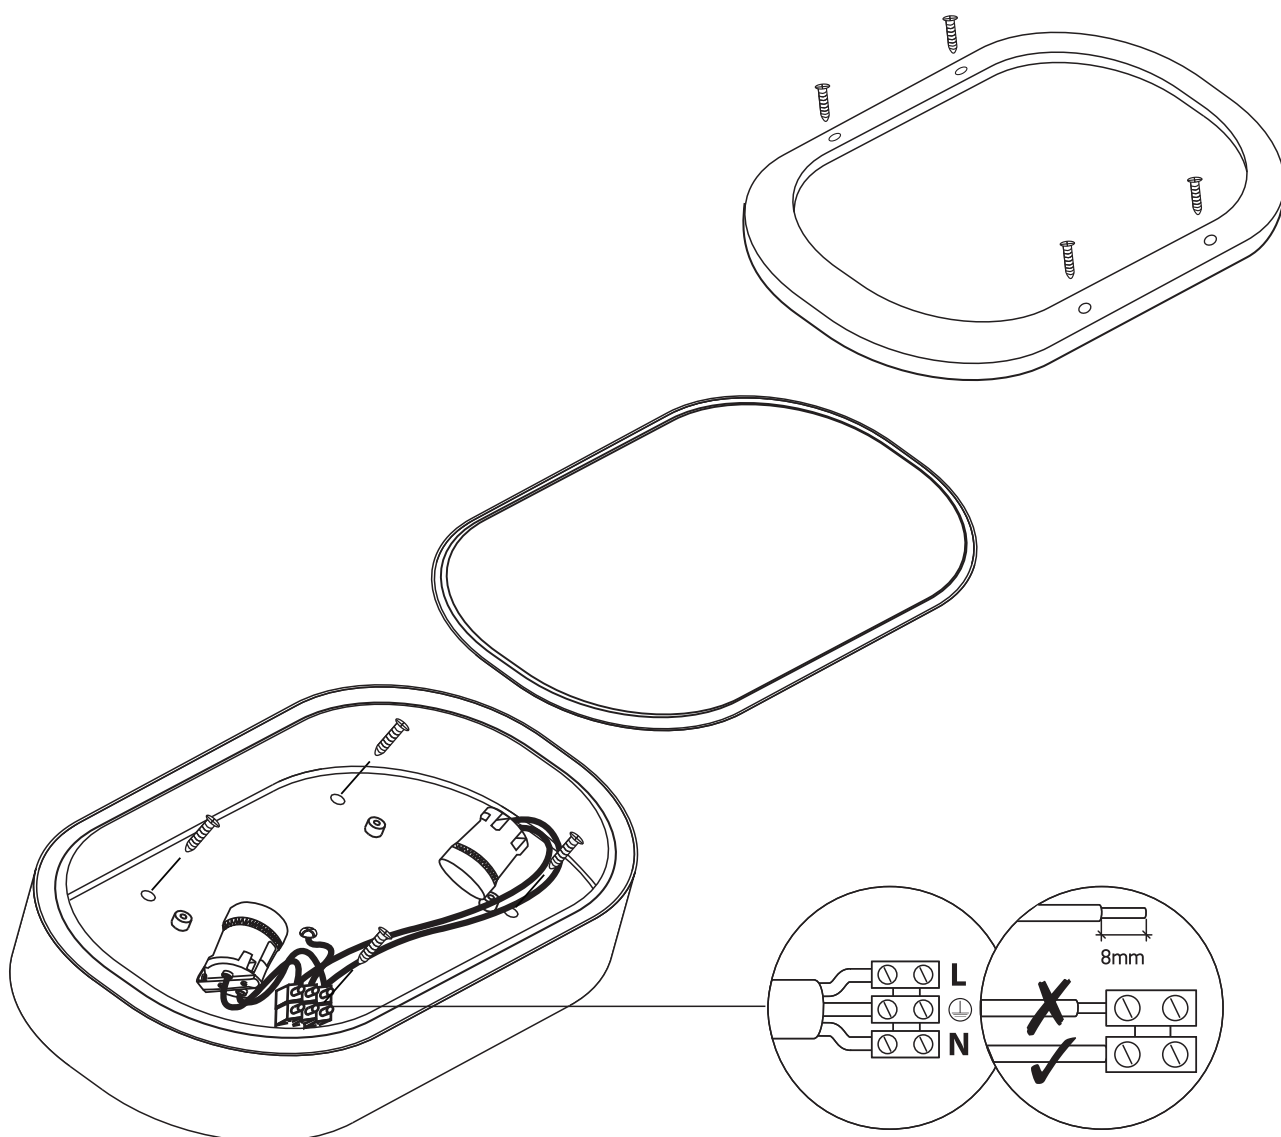

INSTALLATION MANUAL

67204B

273x181mm

80mm

one
LIGHT

100-240V | E27 | 2x20W | IP54 | Die cast

Warnings:

1. Make sure that the product is installed properly before connecting to electricity.
2. Do not cover the fitting.
3. Maintenance and installation should only be carried out by a professional electrician.