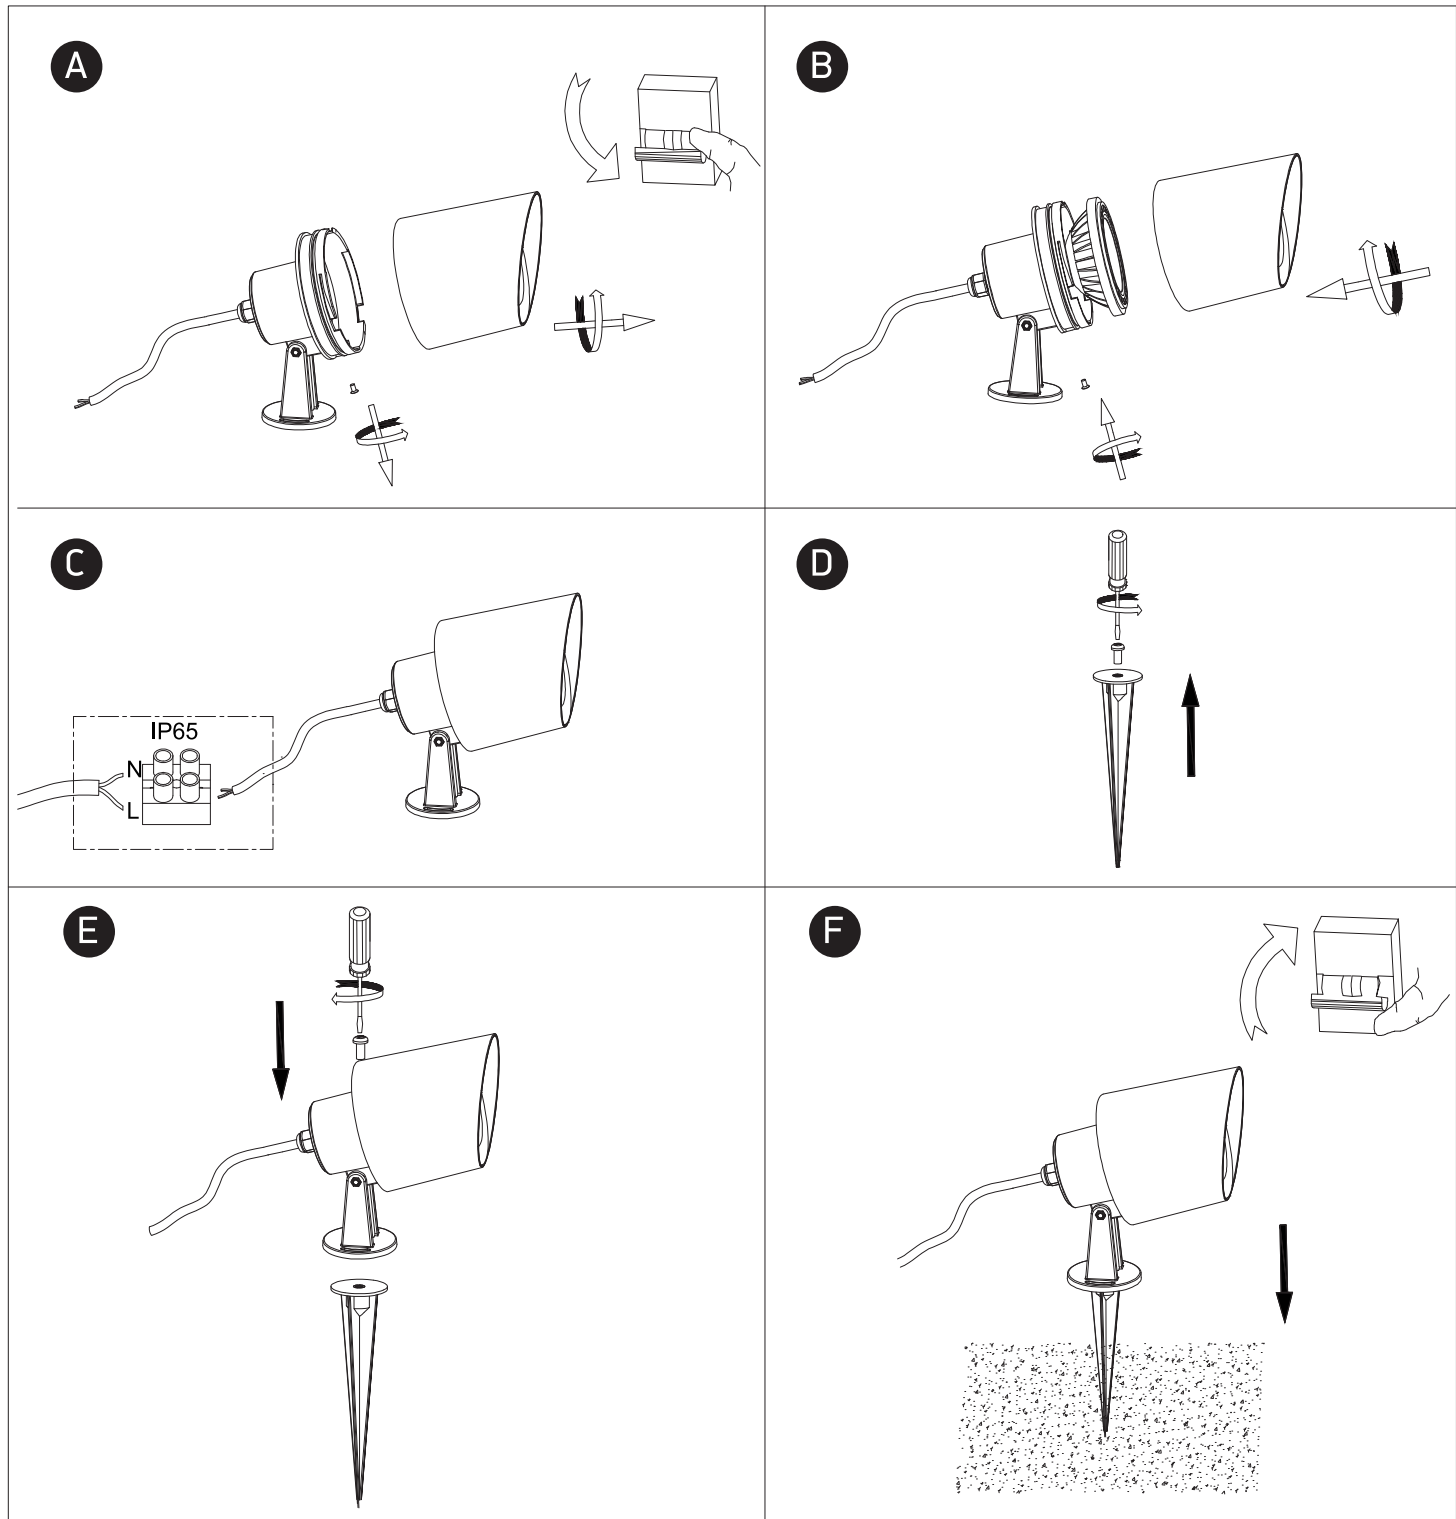

INSTALLATION MANUAL

67204E

100-240V | E27 | PAR30 | 10W | IP65 | ABS + PC

Warnings:

1. Make sure that the product is installed properly before connecting to electricity.
2. Do not cover the fitting.
3. Maintenance and installation should only be carried out by a professional electrician.