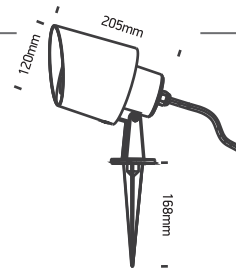

INSTALLATION MANUAL

67204E

100-240V | E27 | PAR30 | 10W | IP65 | ABS + PC

Warnings:

1. Make sure that the product is installed properly before connecting to electricity.
2. Do not cover the fitting.
3. Maintenance and installation should only be carried out by a professional electrician.