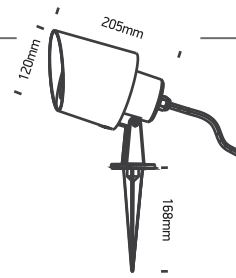

INSTALLATION MANUAL

67204G

100-240V | GU10 | 10W | IP65 | ABS + PC

200cm

Warnings:

1. Make sure that the product is installed properly before connecting to electricity.
2. Do not cover the fitting.
3. Maintenance and installation should only be carried out by a professional electrician.