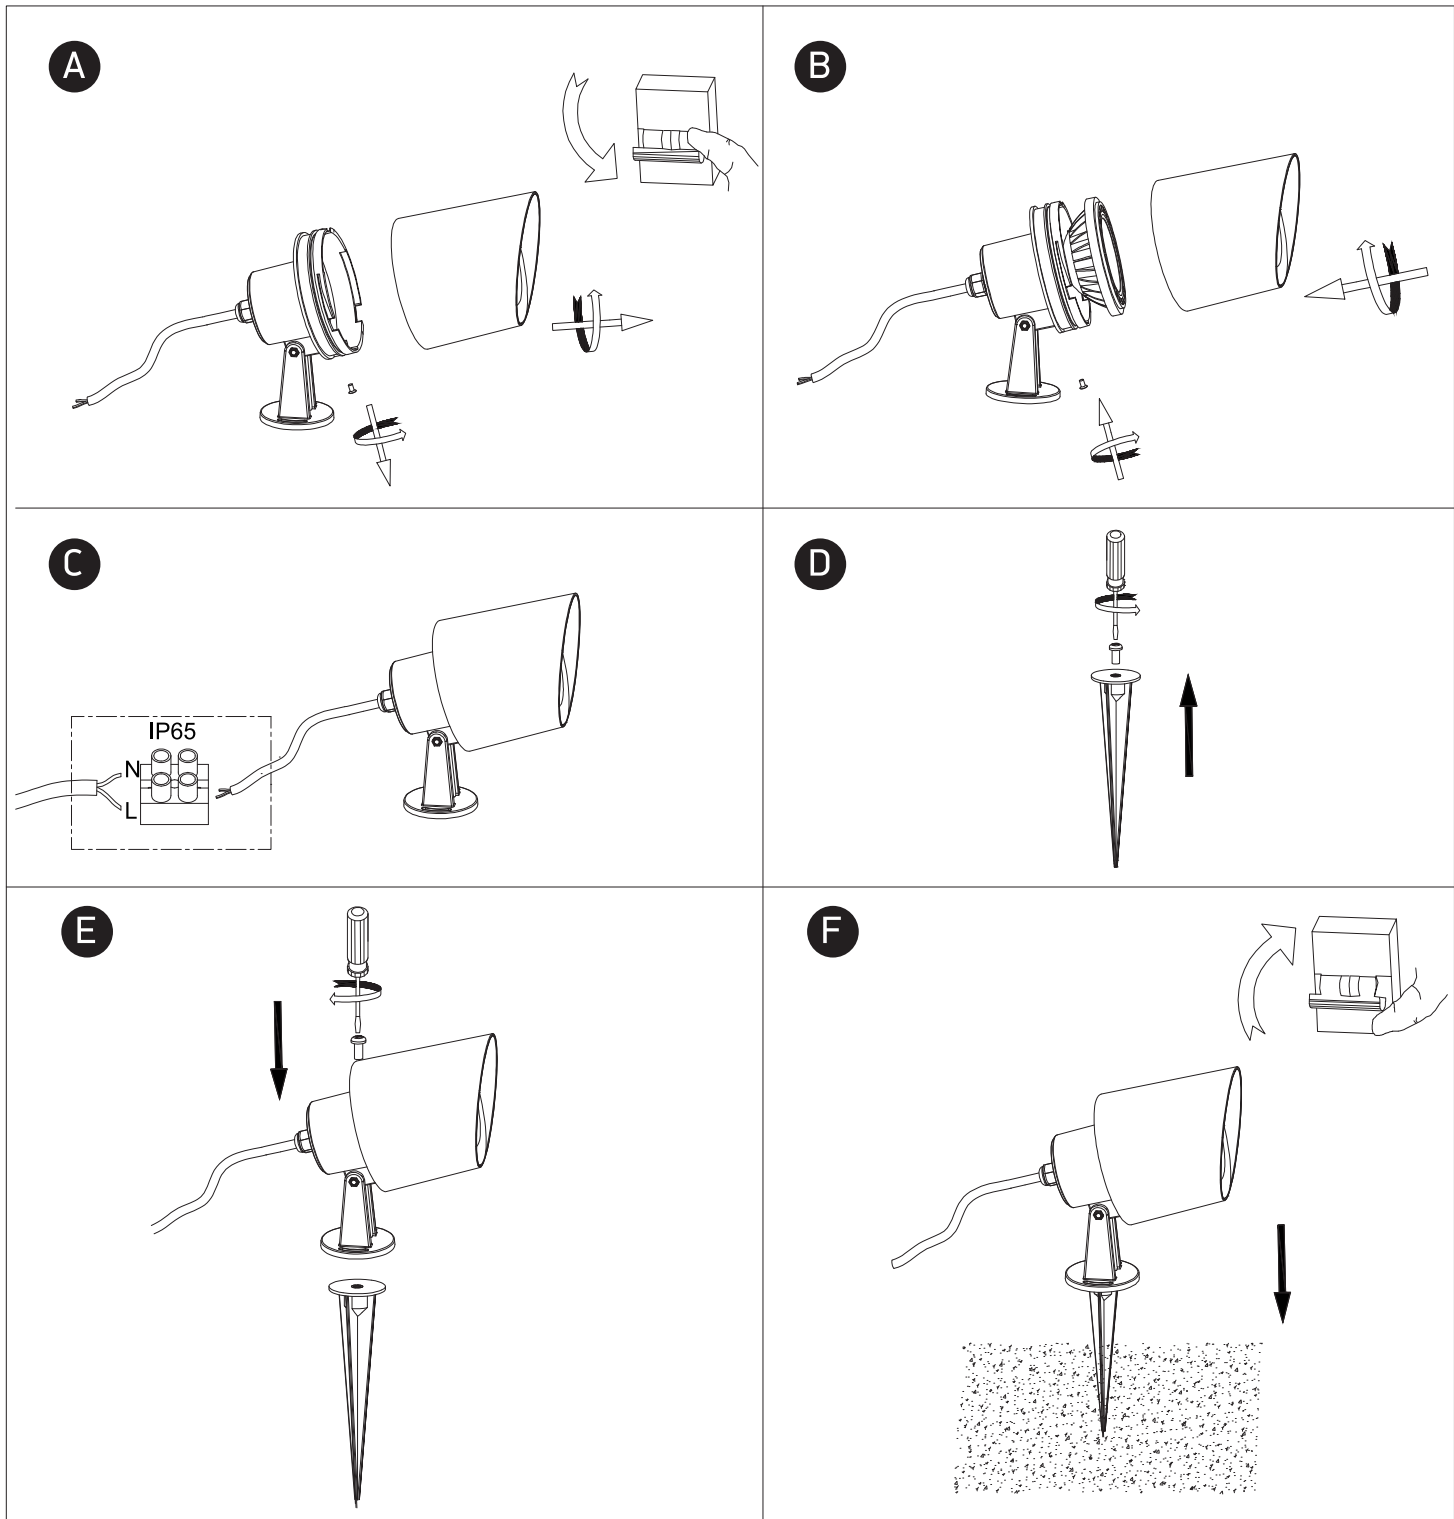

INSTALLATION MANUAL

67204G

100-240V | GU10 | 10W | IP65 | ABS + PC

200cm

Warnings:

1. Make sure that the product is installed properly before connecting to electricity.
2. Do not cover the fitting.
3. Maintenance and installation should only be carried out by a professional electrician.