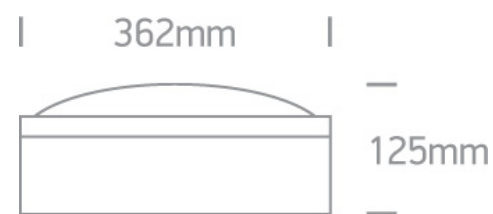

12 Wall &amp; Ceiling&gt;The E27 Outdoor Plafo Die cast

67206/G

3X20W E27 Die Cast, Round E27 Outdoor Plafo

Complies with standard EN60598-1 and any other specific standards

## Dimensions

## Physical Specification

Item Group	12 Wall & Ceiling
Family	The E27 Outdoor Plafo Die cast
Order Code	67206/G
Colour	Grey
Material	Die Cast
Shape	Circular
Cutout Hole Width	362
Cutout Hole Length	125
Surface Ceiling	Yes
Surface Wall	Yes
Indoor	Yes
Outdoor	Yes