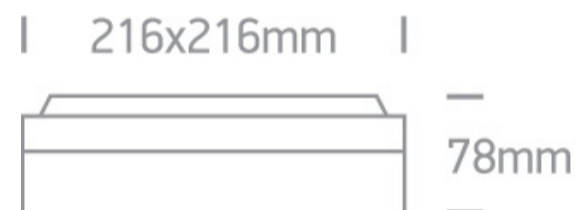

12 Wall &amp; Ceiling&gt;The E27 Outdoor Plafo Die cast

67208/G

20W E27 Die Cast, Square E27 Outdoor Plafo

Complies with standard EN60598-1 and any other specific standards

## Dimensions

## Physical Specification

Item Group	12 Wall & Ceiling
Family	The E27 Outdoor Plafo Die cast
Order Code	67208/G
Colour	Grey
Material	Die Cast
Shape	Rectangular
Length	216mm
Width	216mm
Height	78mm
Surface Ceiling	Yes
Surface Wall	Yes
Indoor	Yes