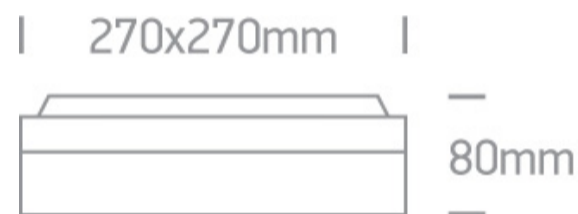

12 Wall &amp; Ceiling&gt;The Square E27 Outdoor Plafo Die cast

67210/B

2x20W E27 Die Cast, Square E27 Outdoor Plafo

Complies with standard EN60598-1 and any other specific standards

## Dimensions

## Physical Specification

Item Group	12 Wall & Ceiling
Family	The Square E27 Outdoor Plafo Die cast
Order Code	67210/B
Colour	Black
Material	Die Cast
Shape	Rectangular
Length	270mm
Width	270mm
Height	80mm
Surface Ceiling	Yes
Surface Wall	Yes
Indoor	Yes