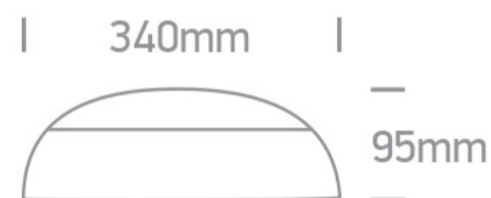

22 Emergency Lights > Emergency CCT Adjustable LED Plafo

67218E/W

15W Emergency LED plafo light, IP65, ideal for both indoor and outdoor installation.

Supplied with non-dimmable LED driver.

Complies with standard EN60598-1 and any other specific standards.

Downloads

Dimensions

Related items

67218R/B

Physical Specification

Item Group

22 Emergency Lights

Family

Plastic

Shape

Circular

Height	95mm
Diameter	340mm
Surface Ceiling	Yes
Indoor	Yes
Outdoor	Yes
Adjustable	No
IK Rating	10

Electrical Characteristics

Gear	Built In
Fitting + Driver	
Input Voltage	220-240V
50 Hz	Yes
60 Hz	Yes
Safety Class	
Power(Watts)	15W
IP Rating	IP65
Light Source	LED built in
Dimmable	No
F Mark	

Illumination Data

Colour Temperature	3000K-4000K-6500K
Lumen Output	1600lm
Light Efficiency	106,67lm/W
CRI	80
Illumination Diagram	

Packing Info

Box Weight

1.383kg

Завантажено з e27.com.ua

Pcs/Carton

6