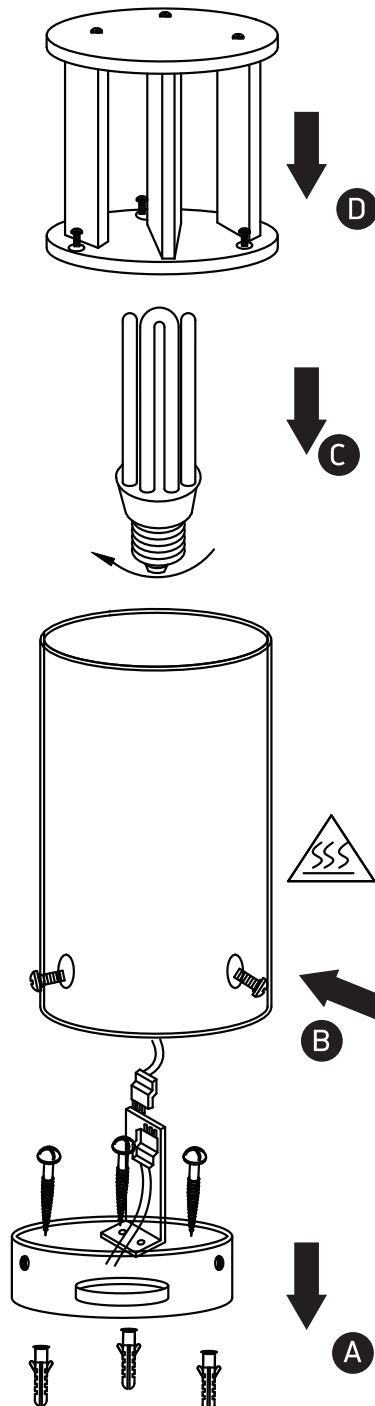

INSTALLATION MANUAL

67236

230V | E27 | 15W | IP54 | Natural aluminium

Warnings:

1. Make sure that the product is installed properly before connecting to electricity.
2. Do not cover the fitting.
3. Maintenance and installation should only be carried out by a professional electrician.