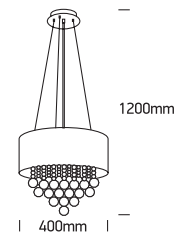

INSTALLATION MANUAL

63134P

100-240V | E14 | 4x8W | IP20 | Fabric + glass

Warnings:

1. Make sure that the product is installed properly before connecting to electricity.
2. Do not cover the fitting.
3. Maintenance and installation should only be carried out by a professional electrician.