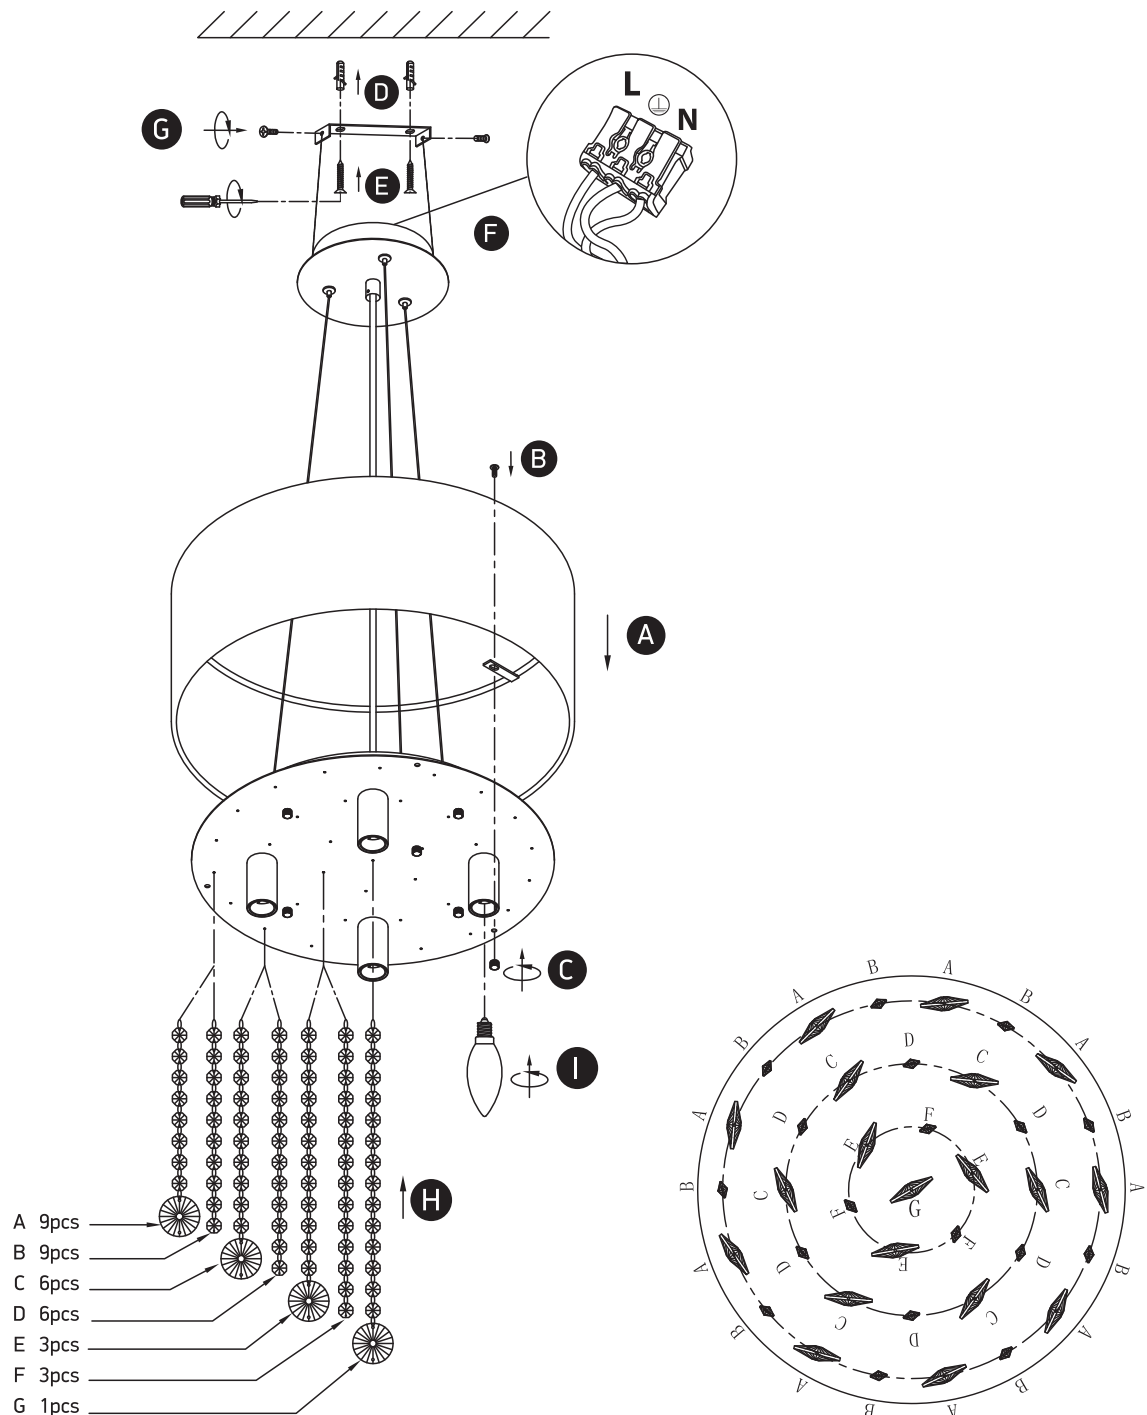

INSTALLATION MANUAL

63134P

100-240V | E14 | 4x8W | IP20 | Fabric + glass

Warnings:

1. Make sure that the product is installed properly before connecting to electricity.
2. Do not cover the fitting.
3. Maintenance and installation should only be carried out by a professional electrician.