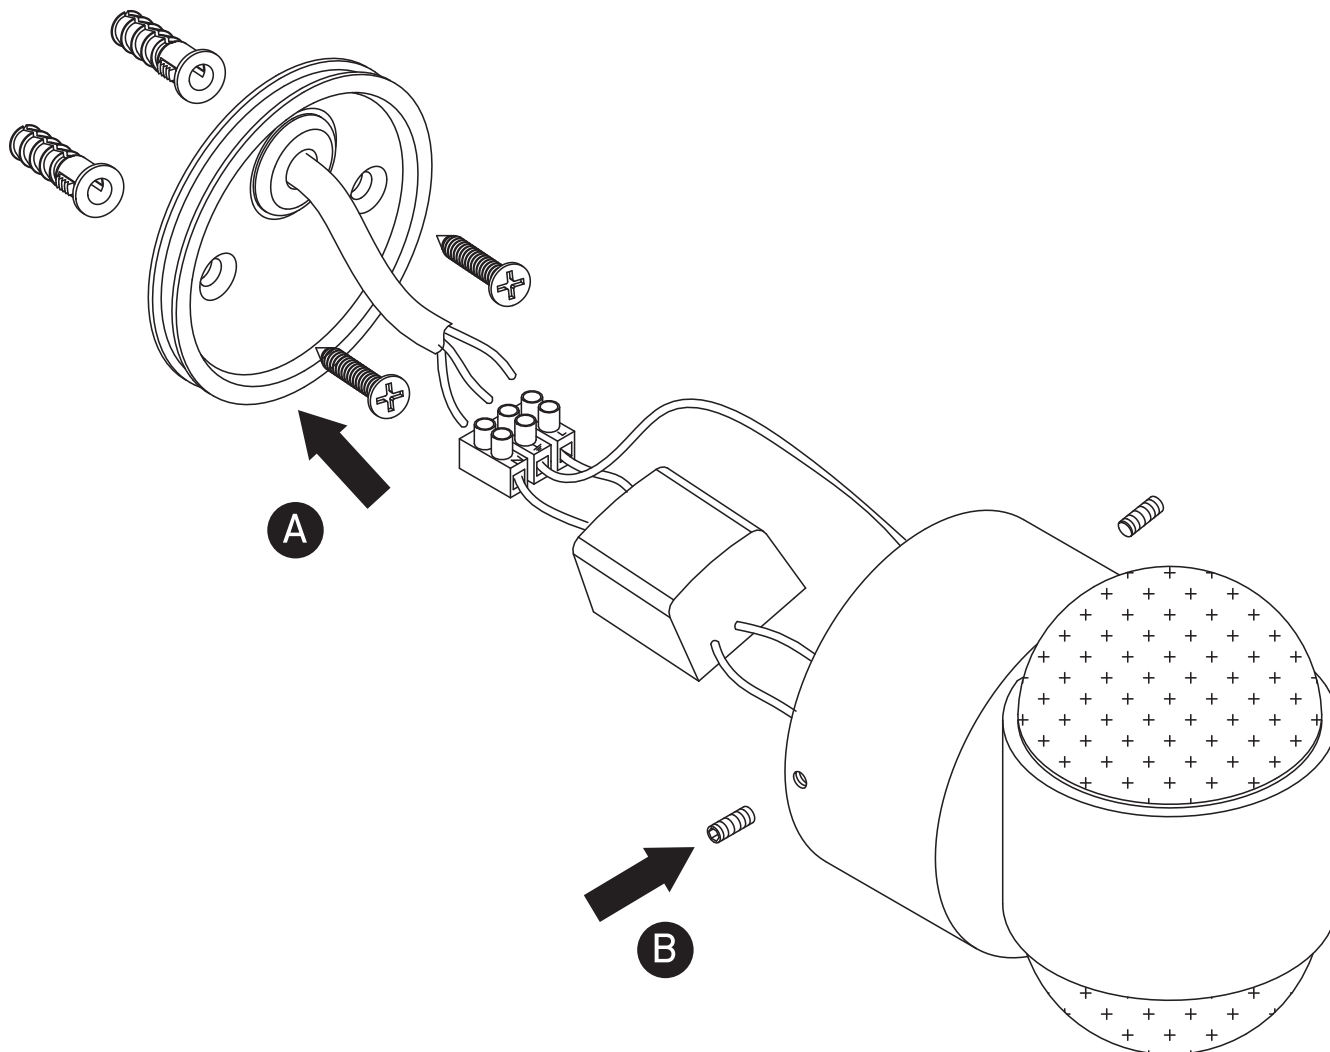

# INSTALLATION MANUAL

67274A

**ecolight**

100-240V | 2x1W | IP54 | Natural aluminium

Complete with LED driver

**one**  
LIGHT

## Warnings:

1. Make sure that the product is installed properly before connecting to electricity.
2. Do not cover the fitting.
3. Maintenance and installation should only be carried out by a professional electrician.