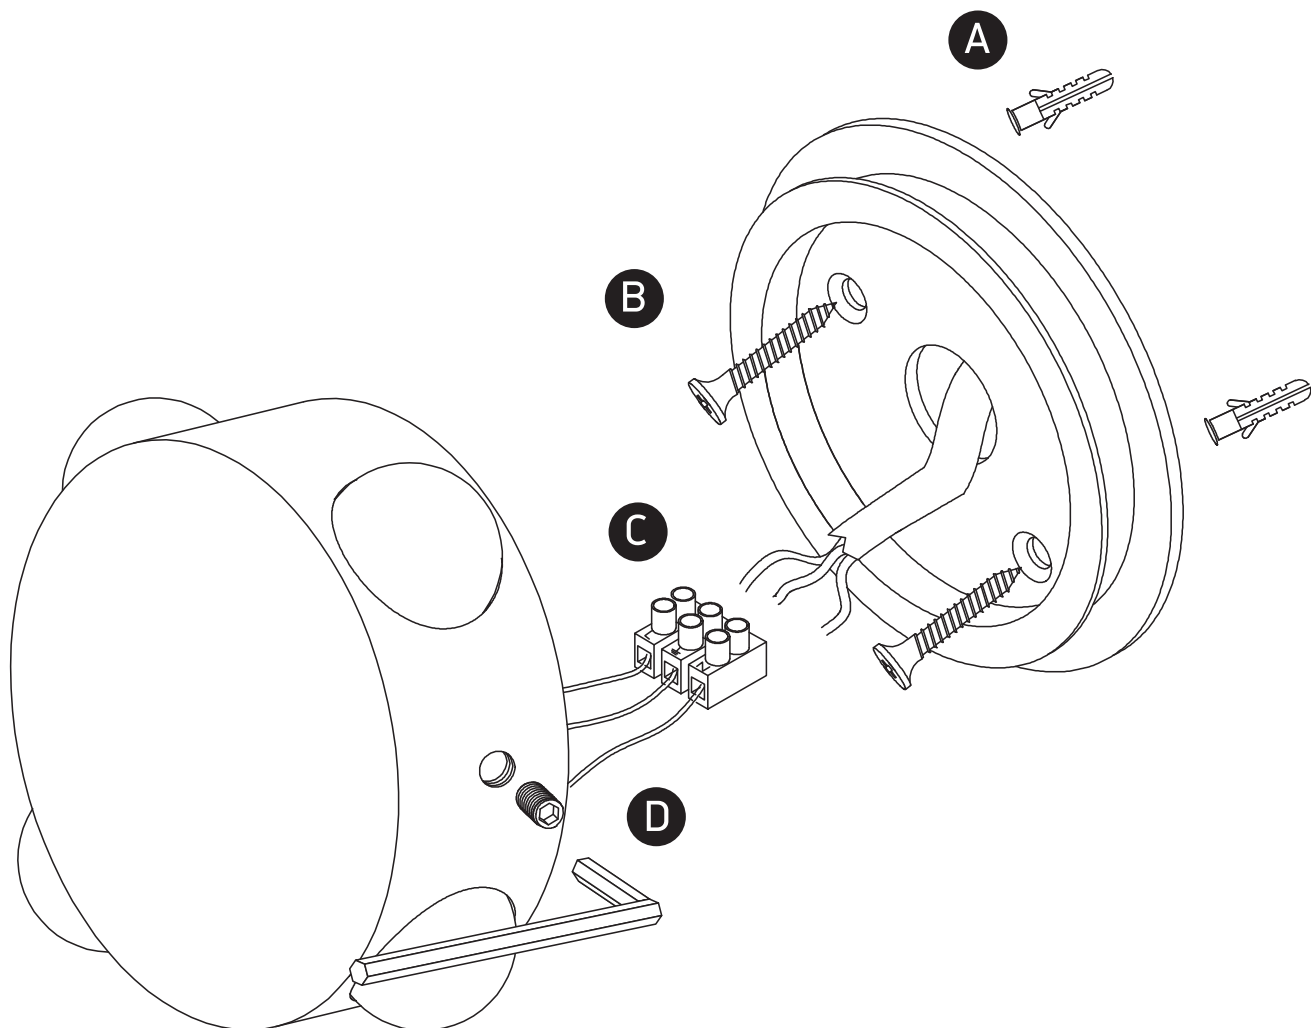

INSTALLATION MANUAL

67274B

ecolight

135mm

40mm

100-240V | 4x1W | IP54 | Natural aluminium

Complete with driver

one
LIGHT

Warnings:

1. Make sure that the product is installed properly before connecting to electricity.
2. Do not cover the fitting.
3. Maintenance and installation should only be carried out by a professional electrician.