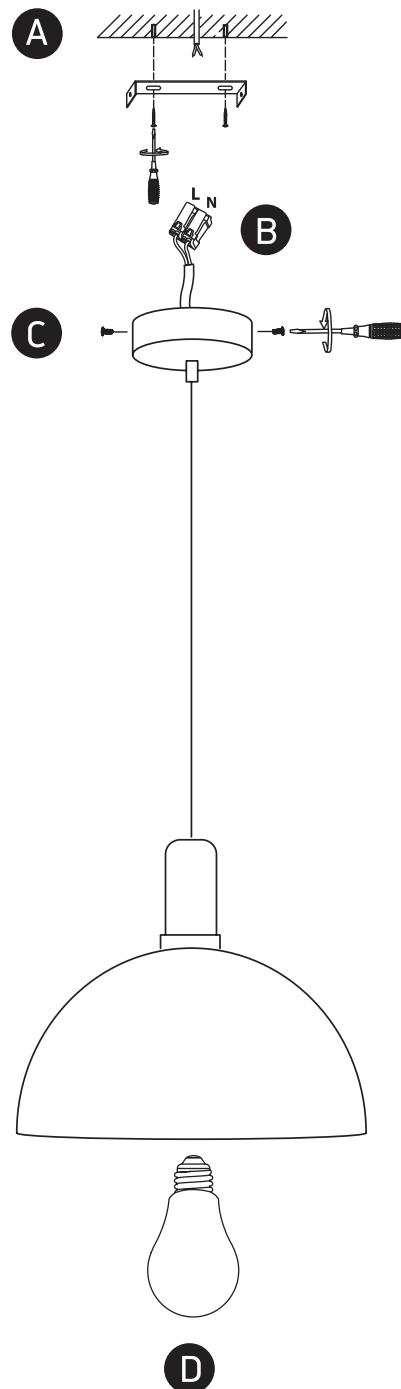

# INSTALLATION MANUAL

63140

100-240V | E27 | 10W | IP20 | Aluminium

## Warnings:

1. Fix the base on the ceiling.
2. Make sure that the product is installed properly before connecting to electricity.
3. Connect the AC power cable as shown in the above diagram.
4. Do not cover the fitting.
5. Maintenance and installation should only be carried out by a professional electrician.