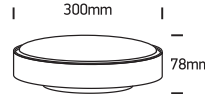

INSTALLATION MANUAL

67280N, 67280AN, 67280BN

ecolight

80
CRI

Complete with driver.

230V | SMD 2835 | 16W / 24W / 30W | IP65 | Plastic

67280N

67280AN