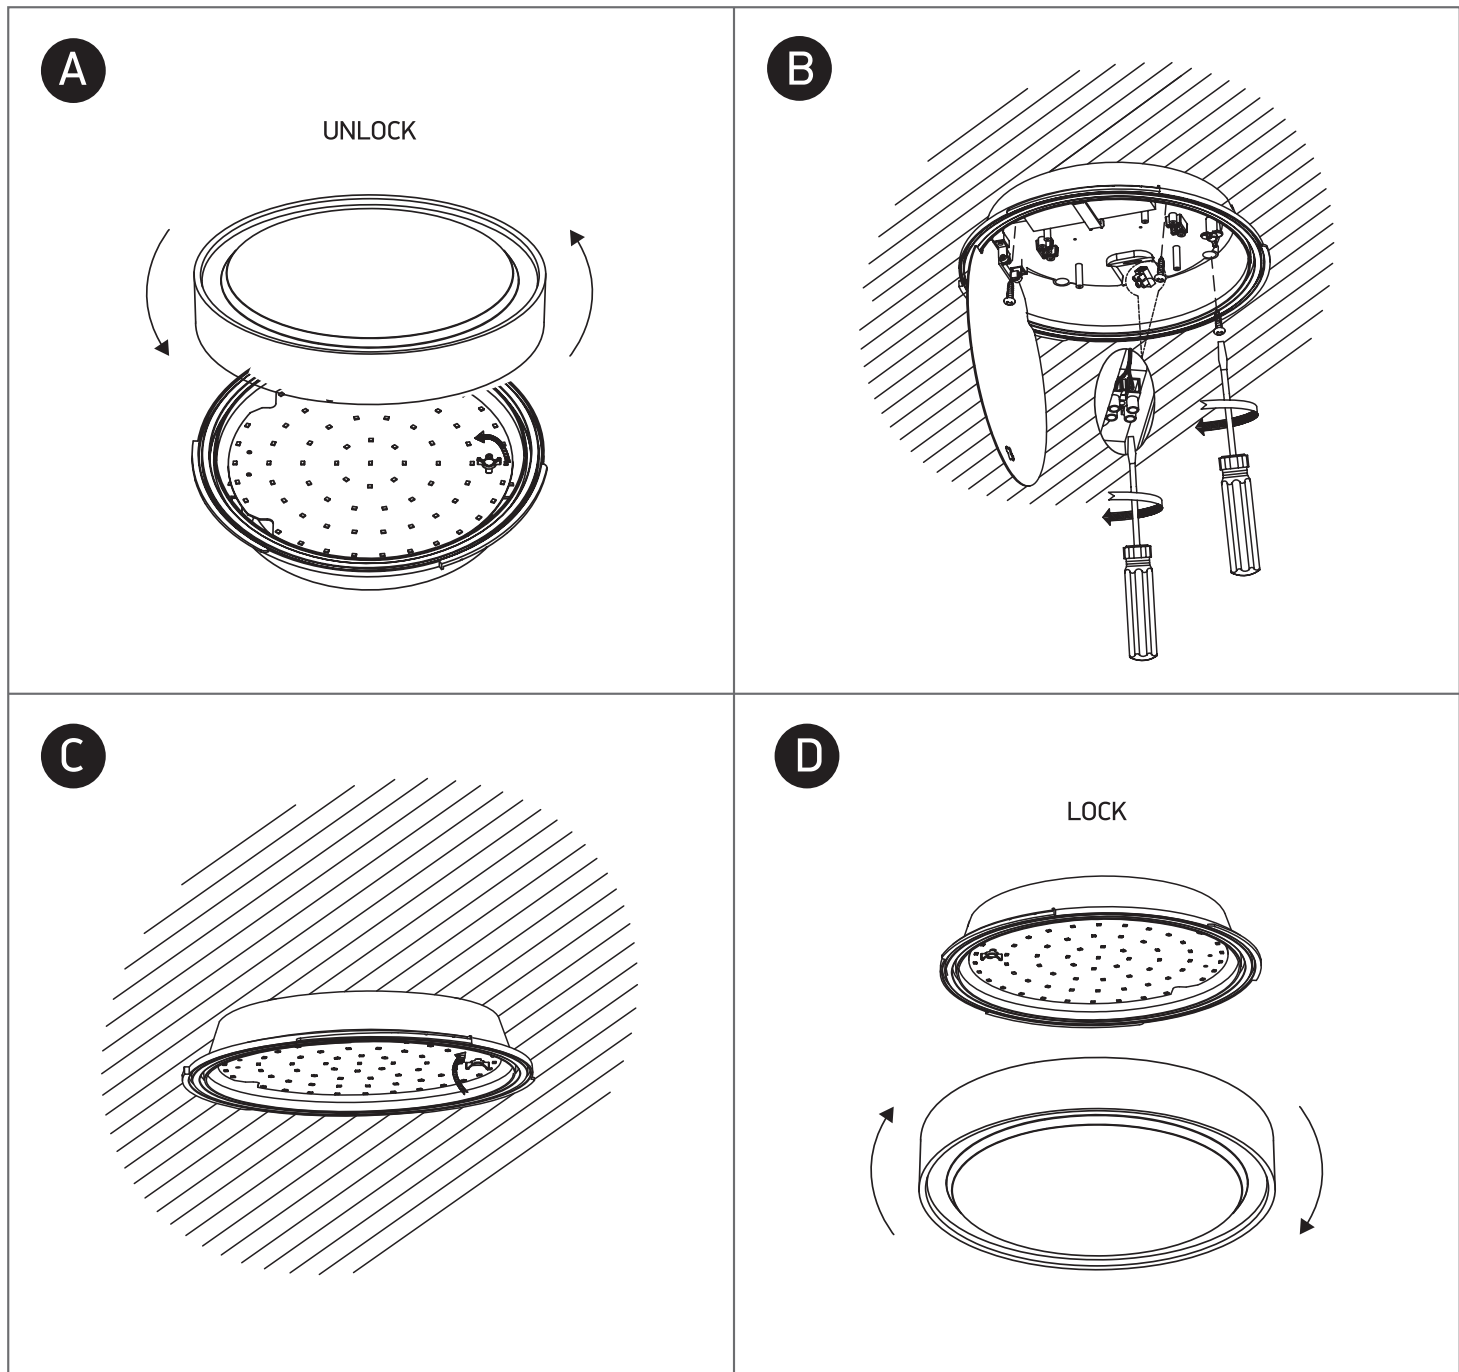

INSTALLATION MANUAL

67280N, 67280AN, 67280BN

ecolight

80
CRI

Complete with driver.

230V | SMD 2835 | 16W / 24W / 30W | IP65 | Plastic

67280N

67280AN

67280BN

one
LIGHT

Warnings:

1. Make sure that the product is installed properly before connecting to electricity.
2. Do not cover the fitting.
3. Maintenance and installation should only be carried out by a professional electrician.