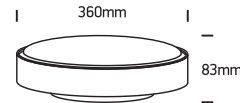

INSTALLATION MANUAL

67280N, 67280AN, 67280BN

ecolight

80
CRI

Complete with driver.

230V | SMD 2835 | 16W / 24W / 30W | IP65 | Plastic

67280N

67280AN