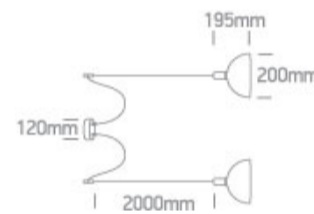

15 Pendants>E27 Round Pendants

63140B/B

2x10W E27 pendant with black shade.

Complies with standard EN60598-1 and any other specific standards.

Downloads

Dimensions

Physical Specification

Item Group	15 Pendants
Family	E27 Round Pendants
Order Code	63140B/B
Colour	Black
Material	Aluminium
Shape	Circular
Height	195mm
Diameter	200mm
Suspended Ceiling	Yes
Indoor	Yes
Adjustable	No

Gear	No
Fitting + Driver	
Input Voltage	100-240V
50 Hz	Yes
60 Hz	Yes
Safety Class	
Power(Watts)	2x10W
IP Rating	IP20
Light Source	Replaceable lamp
Lamp Holder	E27
Number of Lamps	2
Dimmable	N/A
F Mark	

Illumination Data

Illumination Diagram

Packing Info

Box Weight	1.600kg
Pcs/Carton	1
Barcode	5291889070436
HS Code	9405413990

Certification & Warranty

Warranty

5 Years

Weee Directive