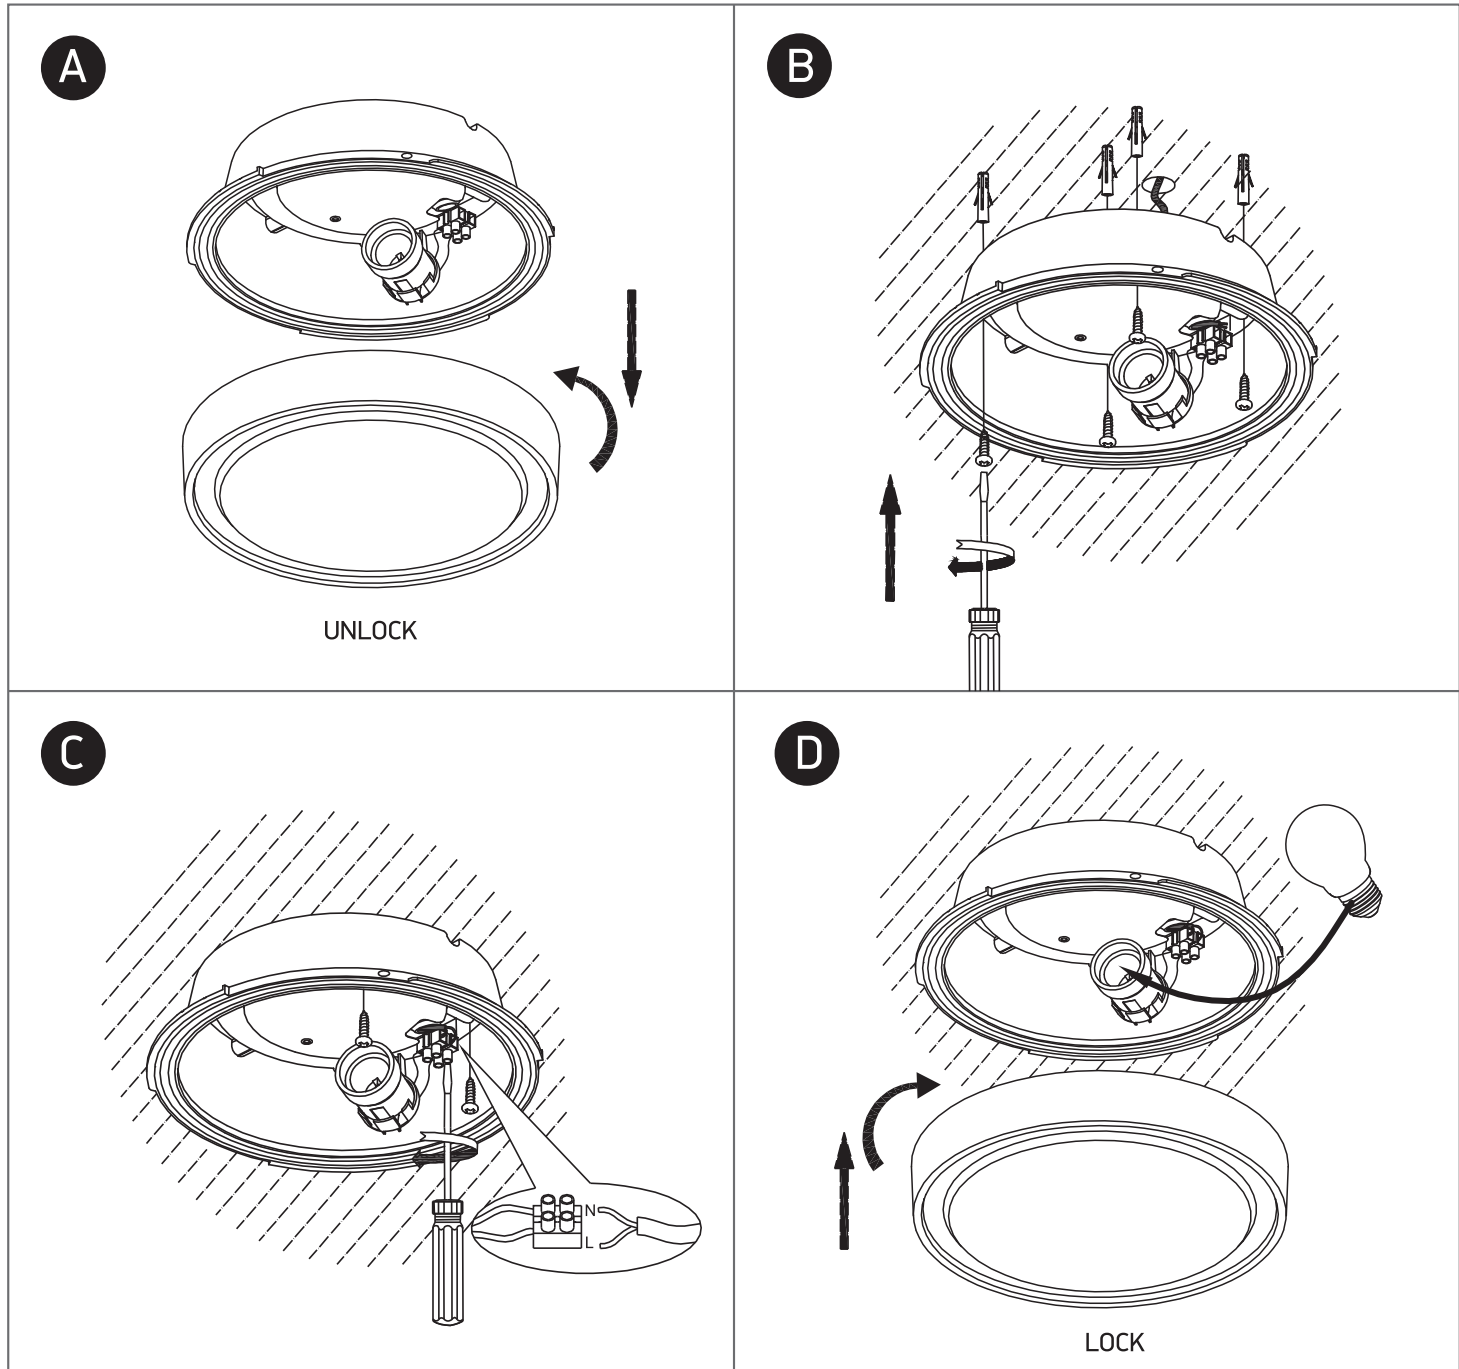

# INSTALLATION MANUAL

67280E

100-240V | E27 | 12W | IP65 | ABS+PC

**one**  
LIGHT

## Warnings:

1. Make sure that the product is installed properly before connecting to electricity.
2. Do not cover the fitting.
3. Maintenance and installation should only be carried out by a professional electrician.