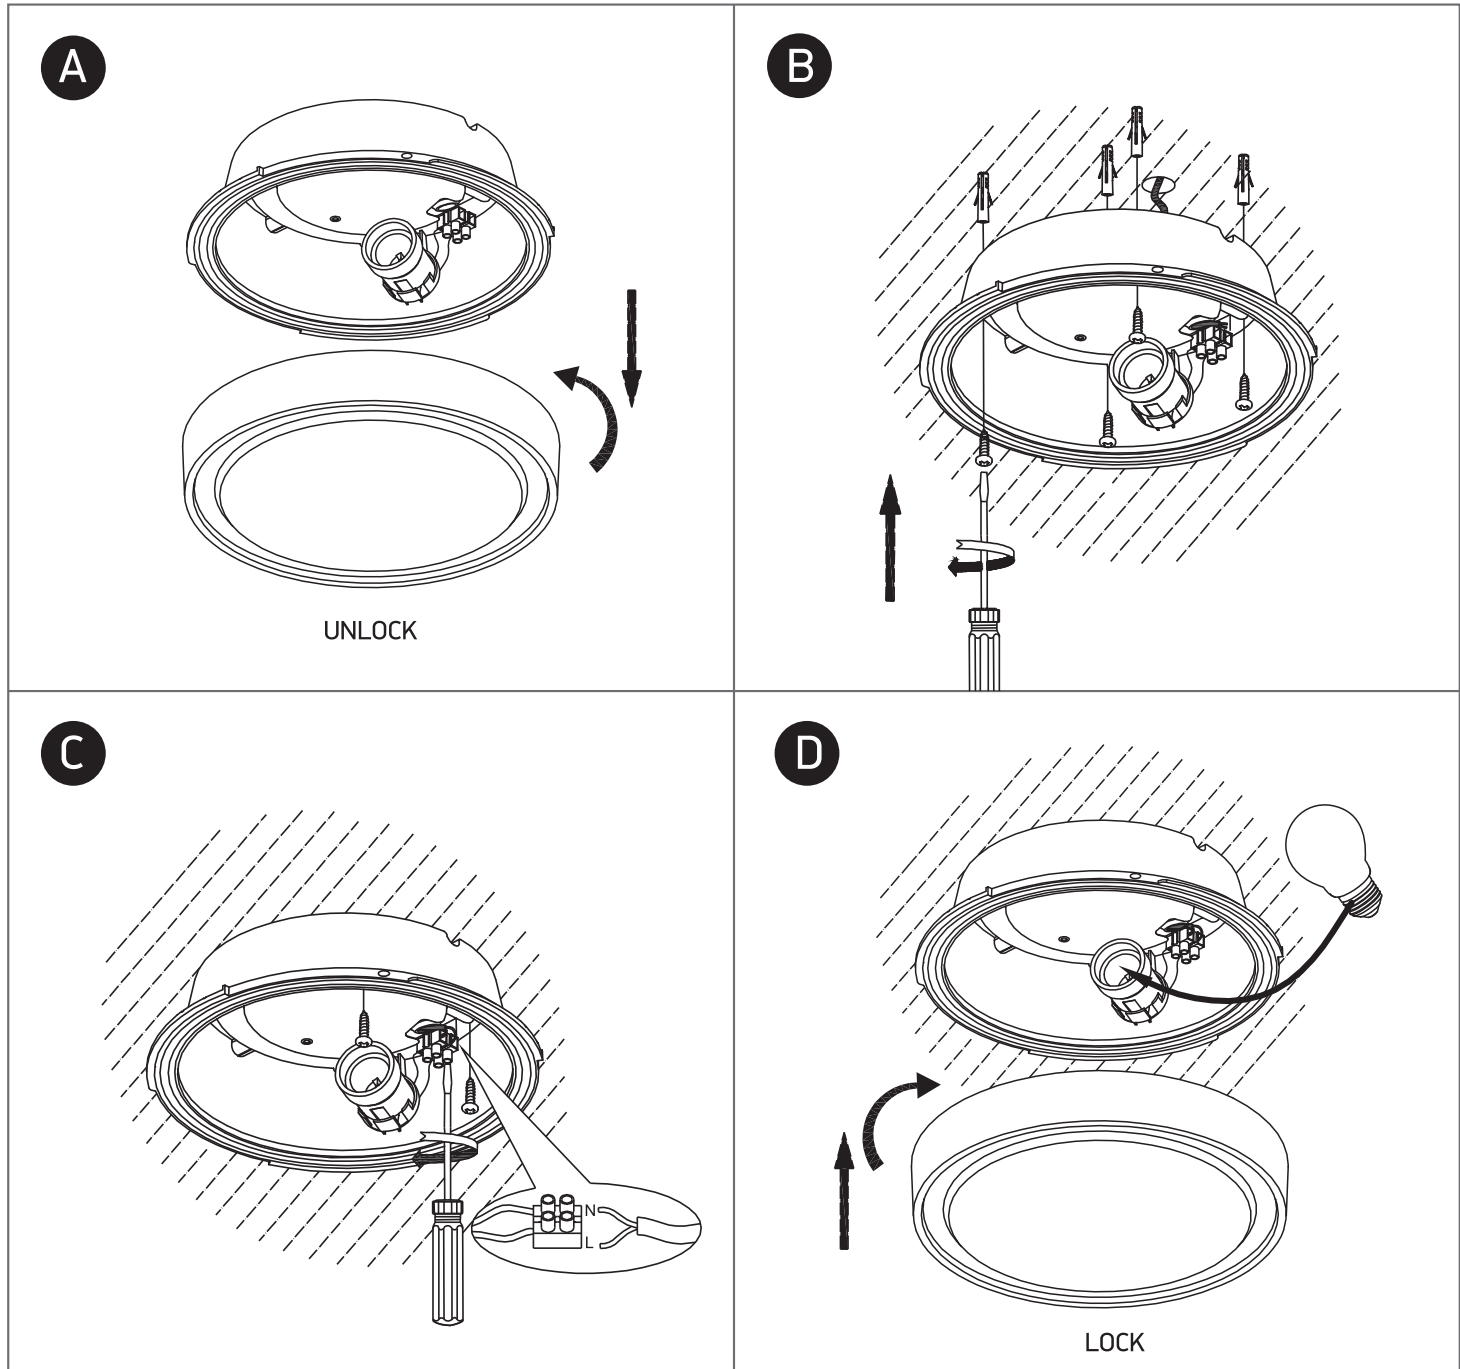

INSTALLATION MANUAL

67280E

100-240V | E27 | 12W | IP65 | ABS+PC

one
LIGHT

Warnings:

1. Make sure that the product is installed properly before connecting to electricity.
2. Do not cover the fitting.
3. Maintenance and installation should only be carried out by a professional electrician.