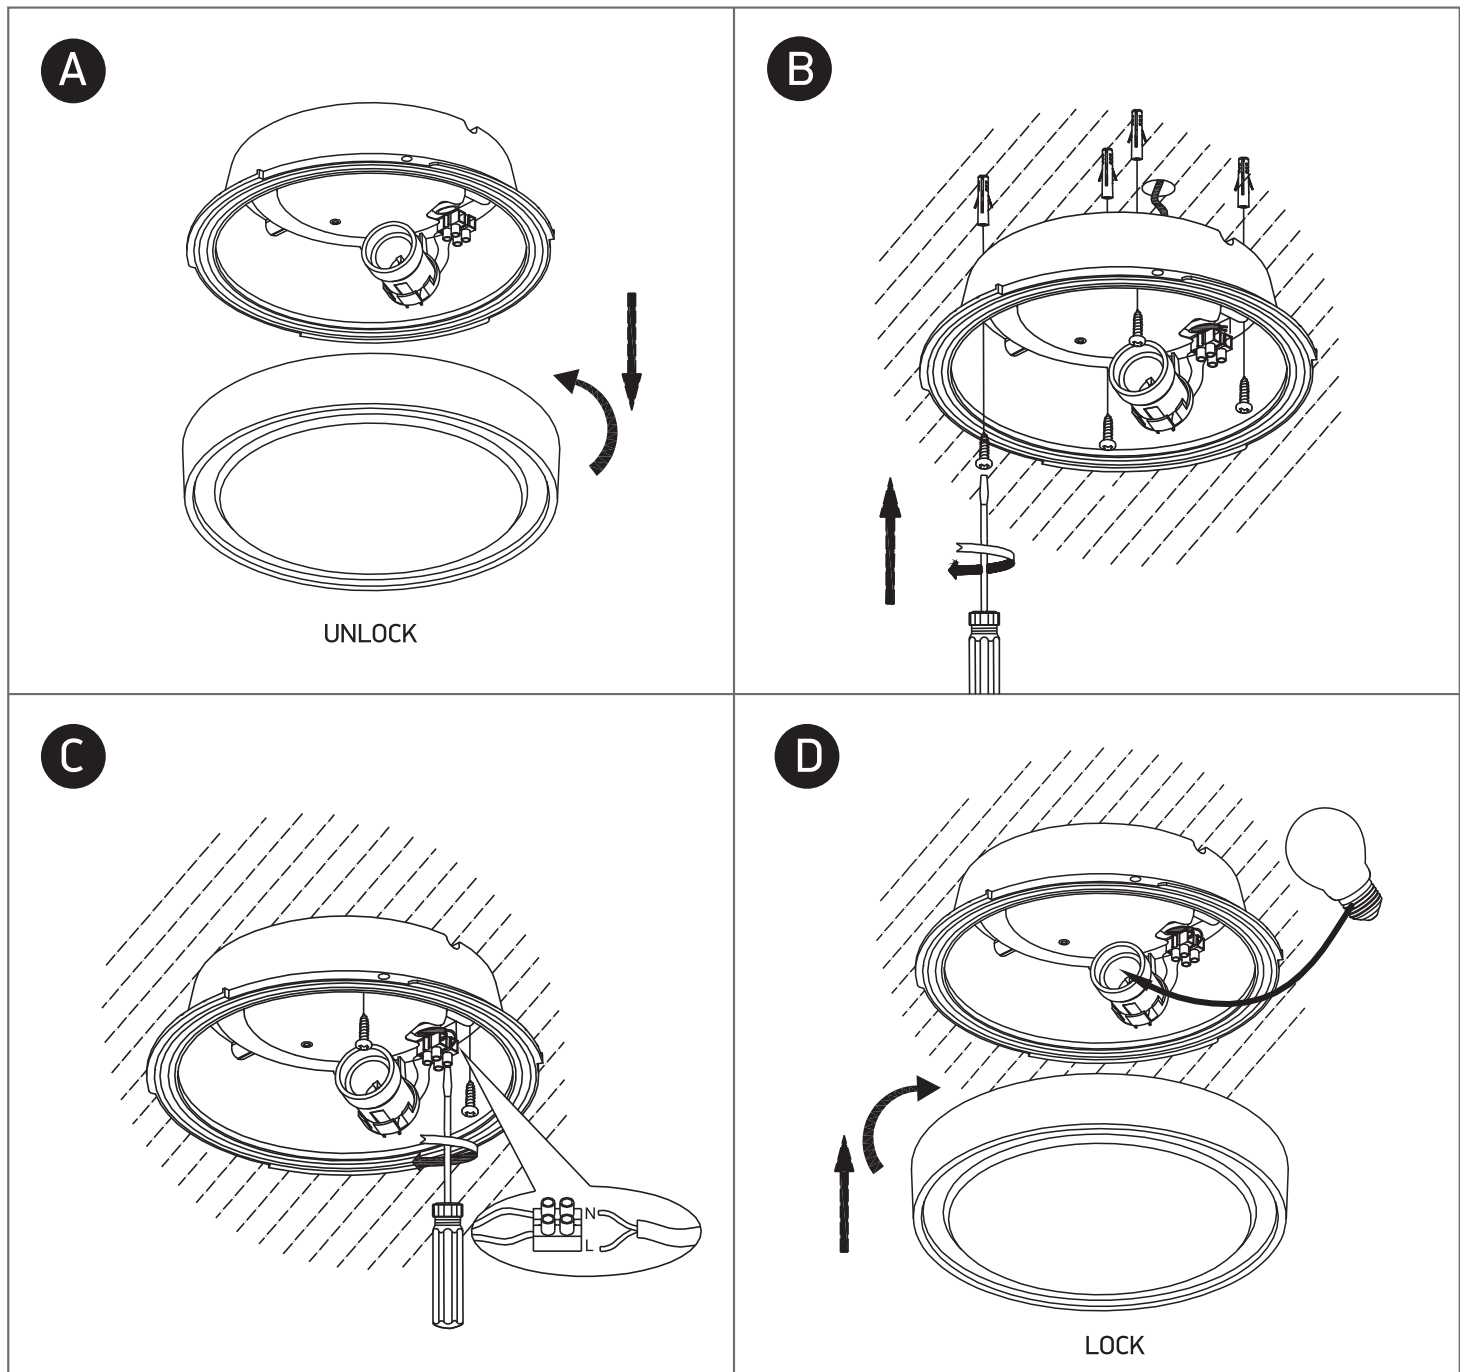

# INSTALLATION MANUAL

67280E

100-240V | E27 | 12W | IP65 | ABS+PC

**one**  
LIGHT

## Warnings:

1. Make sure that the product is installed properly before connecting to electricity.
2. Do not cover the fitting.
3. Maintenance and installation should only be carried out by a professional electrician.