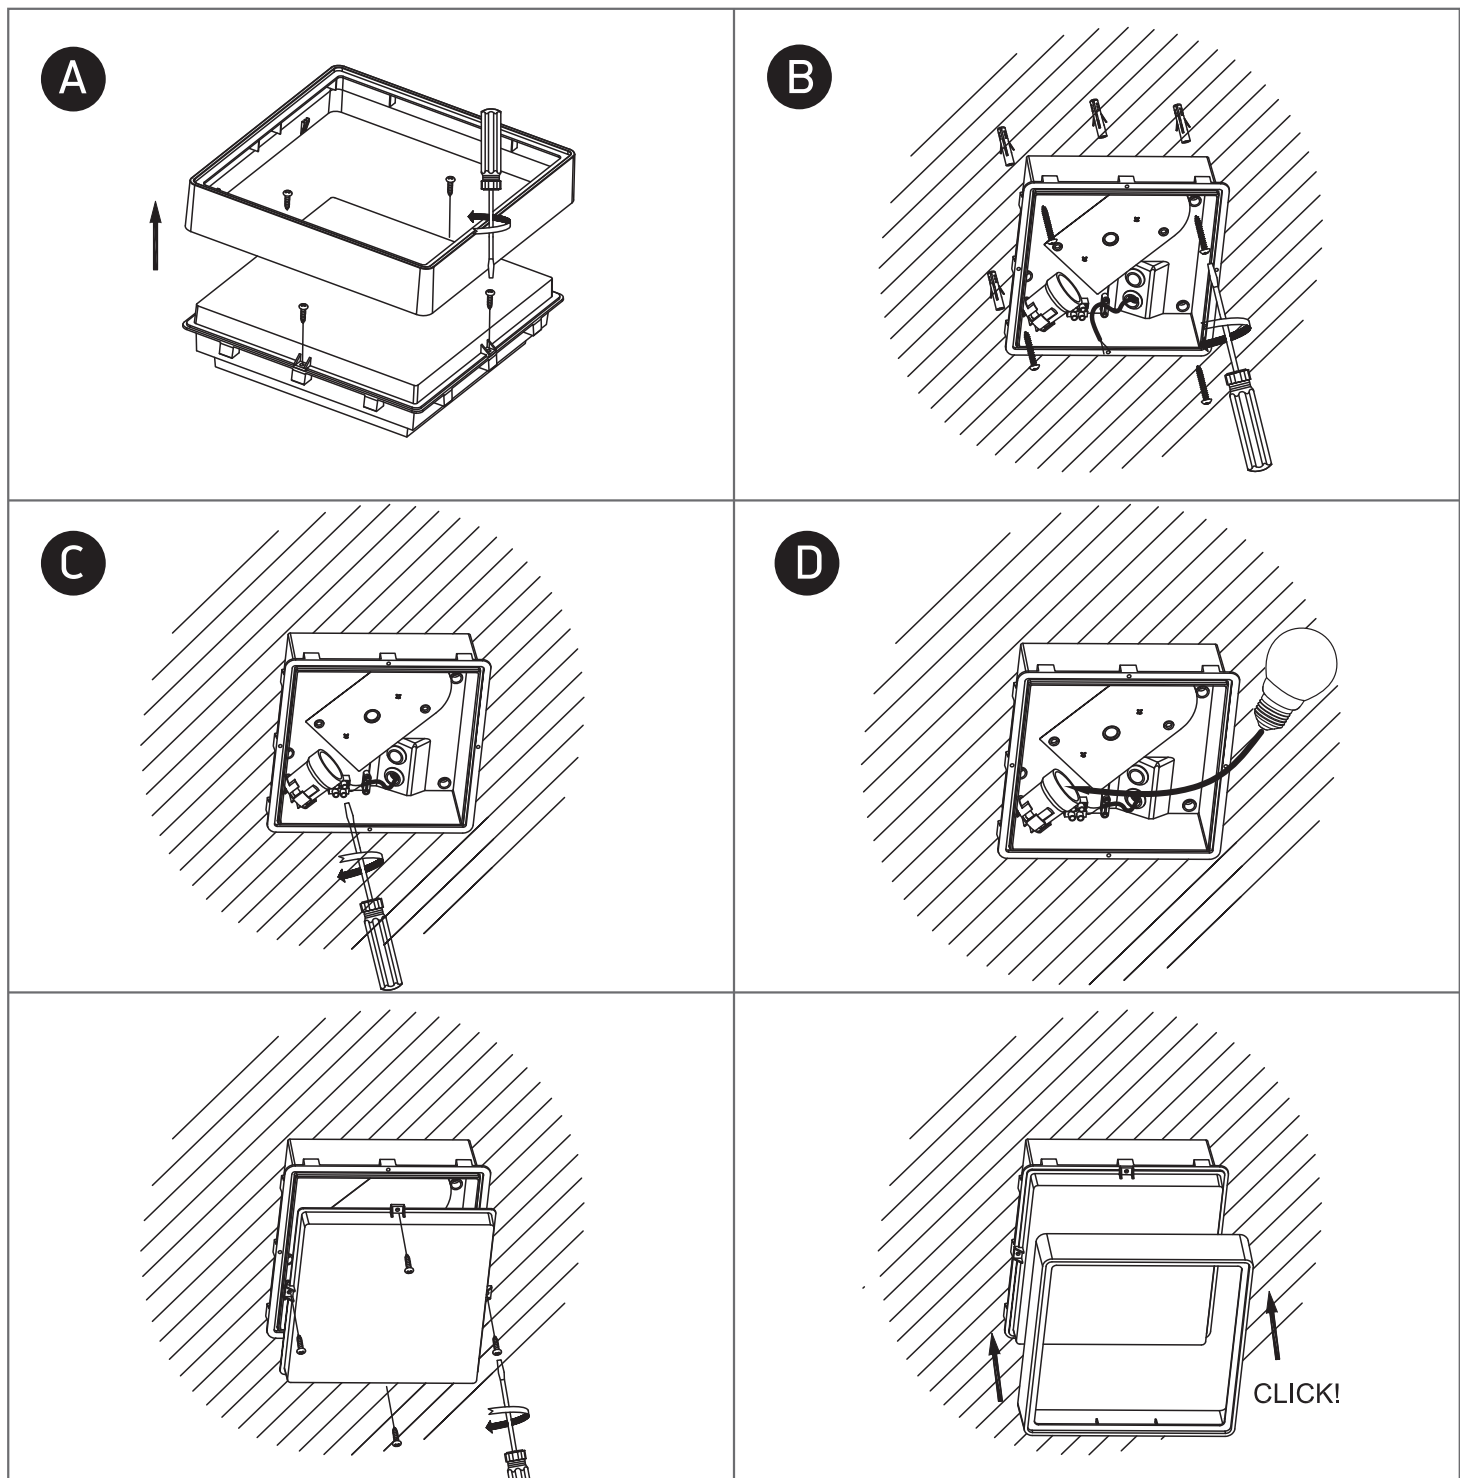

INSTALLATION MANUAL

67282E

one
LIGHT

100-240V | E27 | 12W | IP65 | Plastic

Warnings:

1. Make sure that the product is installed properly before connecting to electricity.
2. Do not cover the fitting.
3. Maintenance and installation should only be carried out by a professional electrician.