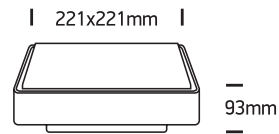

INSTALLATION MANUAL

67282E

one
LIGHT

100-240V | E27 | 12W | IP65 | Plastic

Warnings:

1. Make sure that the product is installed properly before connecting to electricity.
2. Do not cover the fitting.
3. Maintenance and installation should only be carried out by a professional electrician.