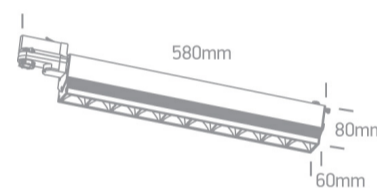

Dimensions