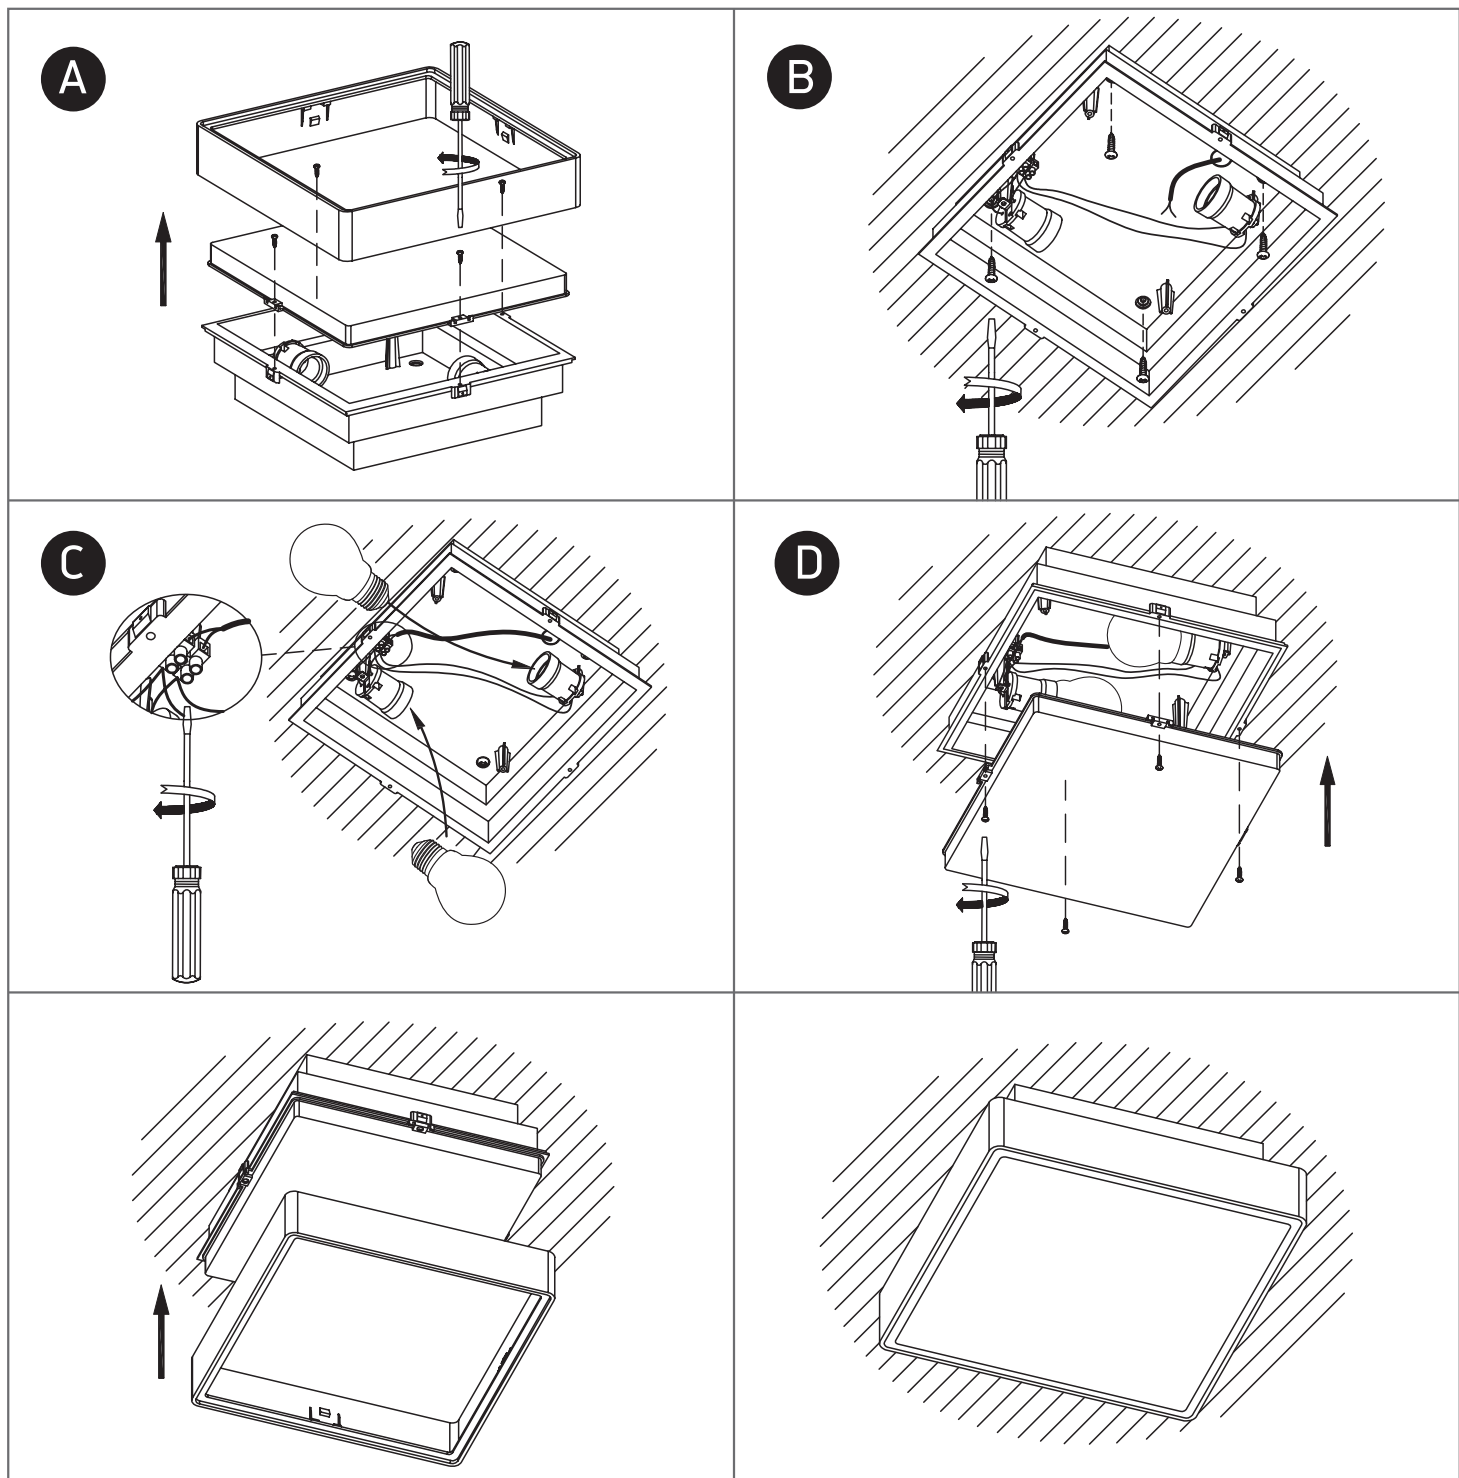

INSTALLATION MANUAL

67282EA

100-240V | E27 | 2x12W | IP65 | ABS+PC

one
LIGHT

Warnings:

1. Make sure that the product is installed properly before connecting to electricity.
2. Do not cover the fitting.
3. Maintenance and installation should only be carried out by a professional electrician.