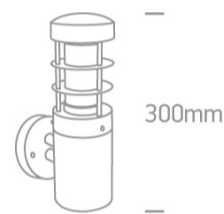

20 Garden & Underwater>The Teak Wood & Stainless Steel Range

67286

15W E27 Teak + stainless steel 316

Complies with standard EN60598-1 and any other specific standards.

Downloads

Dimensions

Physical Specification

Item Group	20 Garden & Underwater
Family	The Teak Wood & Stainless Steel Range
Order Code	67286
Colour	Stainless Steel
Material	Stainless Steel 316
Diffuser Material	Glass
Shape	Circular
Height	300mm
Surface Wall	Yes
Outdoor	Yes
Adjustable	No