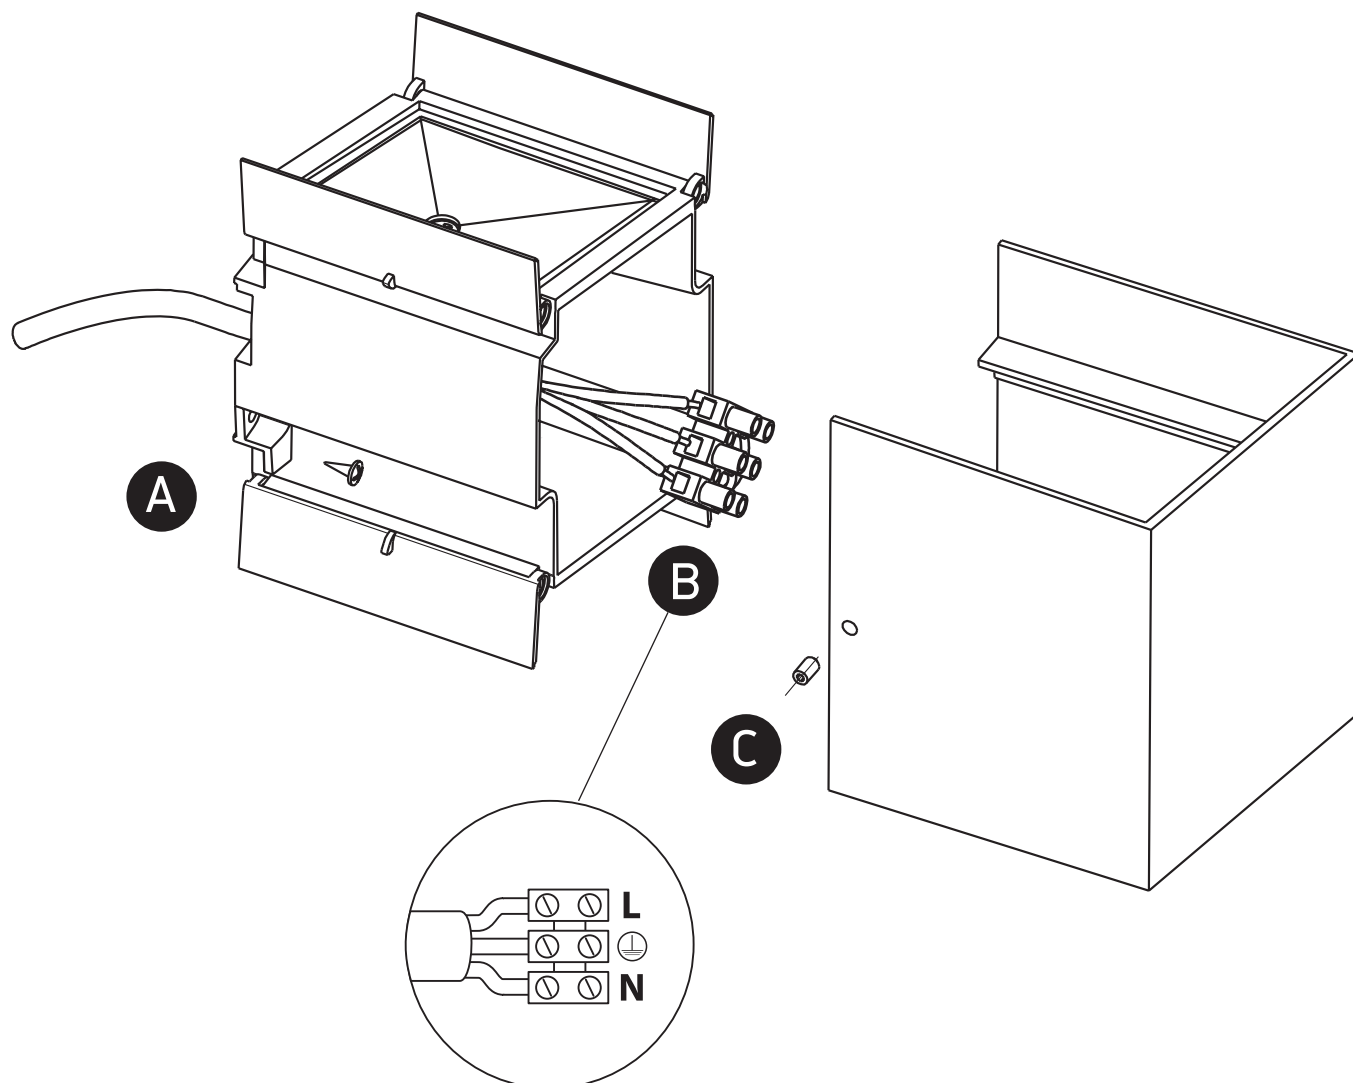

INSTALLATION MANUAL

67340A

ecolight

230V | COB LED | 2x3W | IP54 | Die cast | Adjustable beam
Complete with 700mA driver.

80
CRI

Warnings:

1. Make sure that the product is installed properly before connecting to electricity.
2. Do not cover the fitting.
3. Maintenance and installation should only be carried out by a professional electrician.