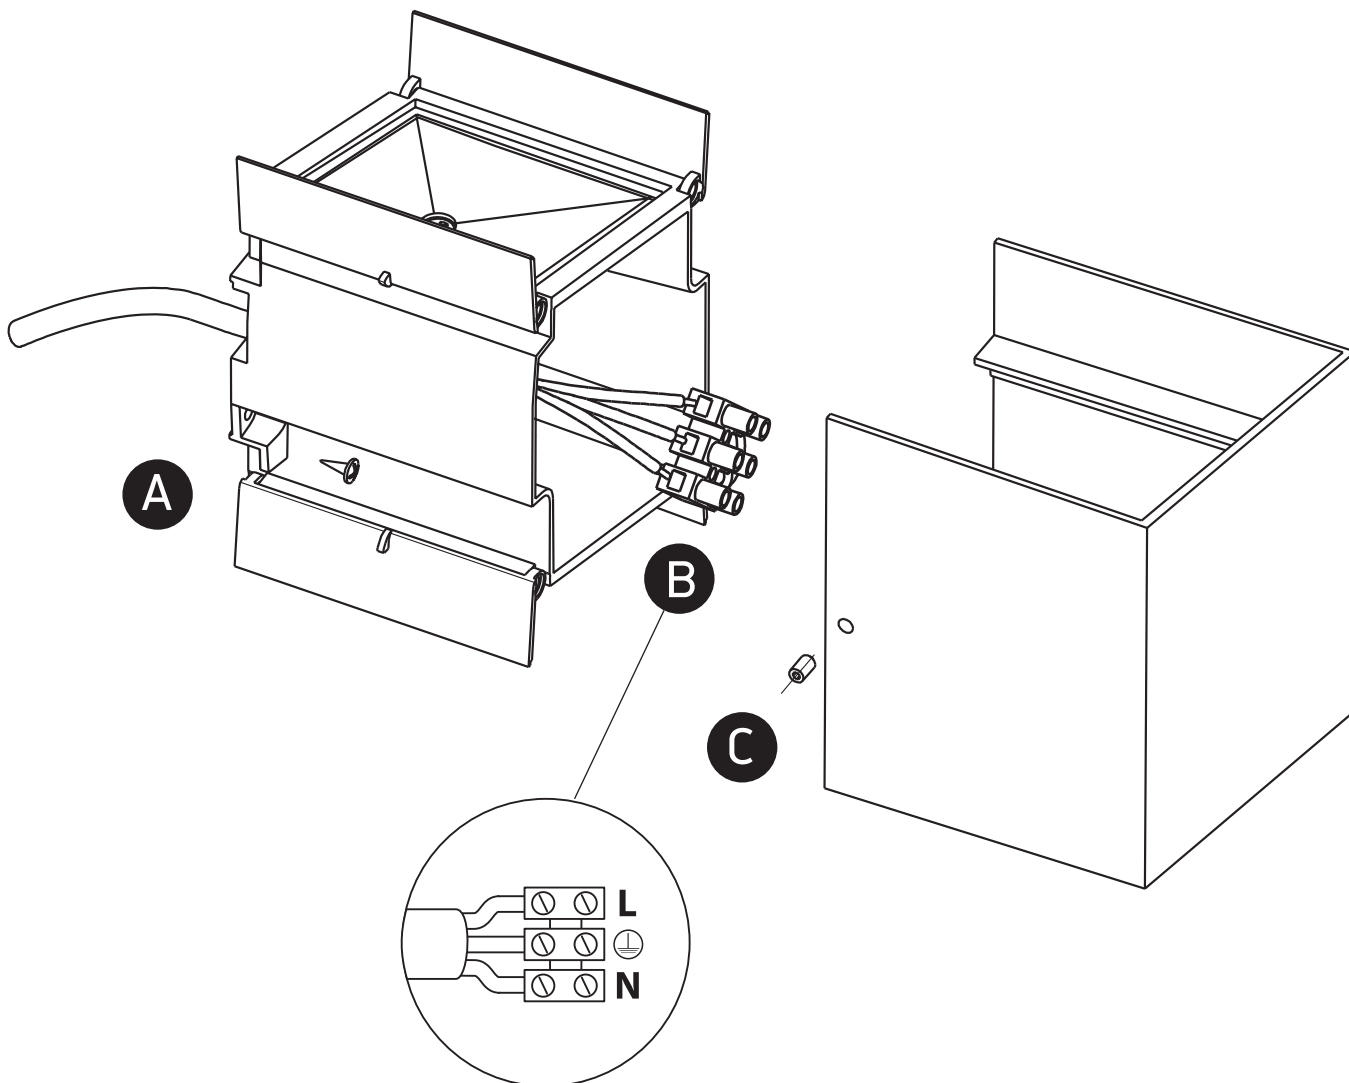

INSTALLATION MANUAL

67340A

ecolight

230V | COB LED | 2x3W | IP54 | Die cast | Adjustable beam
Complete with 700mA driver.

80
CRI

Warnings:

1. Make sure that the product is installed properly before connecting to electricity.
2. Do not cover the fitting.
3. Maintenance and installation should only be carried out by a professional electrician.