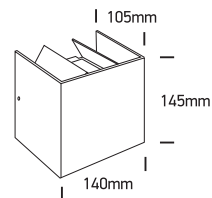

INSTALLATION MANUAL

67340A

ecolight

230V | COB LED | 2x3W | IP54 | Die cast | Adjustable beam
Complete with 700mA driver.

80
CRI

Warnings:

1. Make sure that the product is installed properly before connecting to electricity.
2. Do not cover the fitting.
3. Maintenance and installation should only be carried out by a professional electrician.