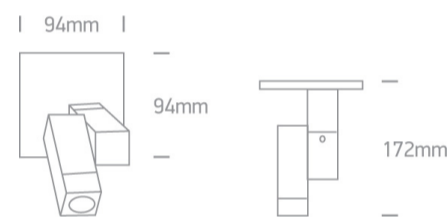

Downloads

Dimensions

Physical Specification

Item Group	13 Wall & Ceiling LED
Family	Indoor Mini Series Natural aluminium
Order Code	65102/D
Colour	Aluminium
Material	Natural Aluminium
Shape	Rectangular
Length	94mm
Width	94mm
Height	172mm
Surface Ceiling	Yes
Surface Wall	Yes
Indoor	Yes