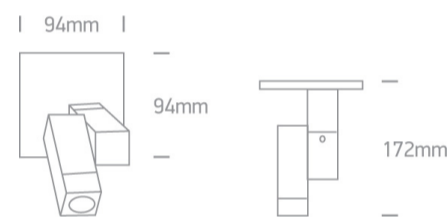

Downloads

Dimensions

Physical Specification

Item Group	13 Wall & Ceiling LED
Family	Indoor Mini Series Natural aluminium
Order Code	65102/W
Colour	Aluminium
Material	Natural Aluminium
Shape	Rectangular
Length	94mm
Width	94mm
Height	172mm
Surface Ceiling	Yes
Surface Wall	Yes
Indoor	Yes