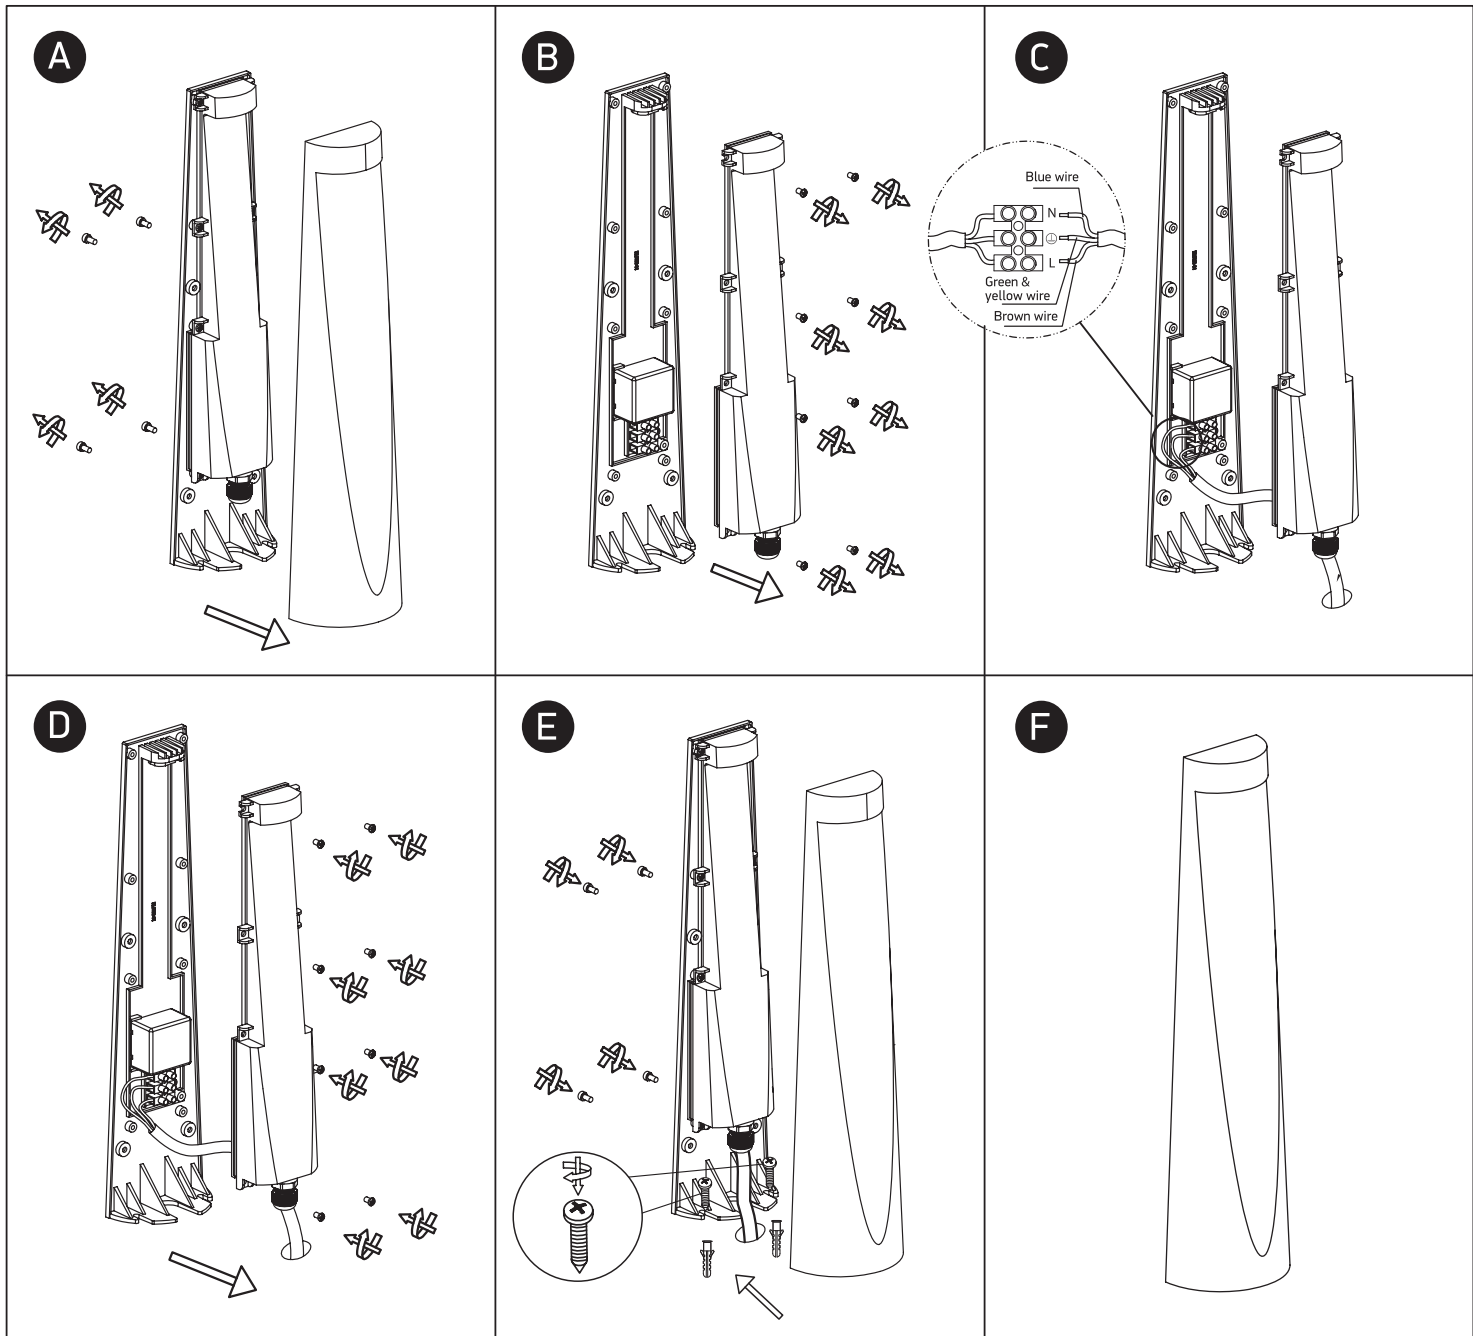

INSTALLATION MANUAL

67358

ecolight

Ra>80

100-240V | 7W | IP65 | Die cast

Complete with driver

Warnings:

1. Make sure that the product is installed properly before connecting to electricity.
2. Do not cover the fitting.
3. Maintenance and installation should only be carried out by a professional electrician.