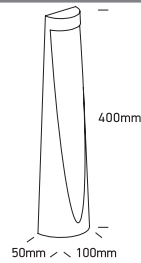

INSTALLATION MANUAL

67358

ecolight

Ra>80

100-240V | 7W | IP65 | Die cast

Complete with driver

Warnings:

1. Make sure that the product is installed properly before connecting to electricity.
2. Do not cover the fitting.
3. Maintenance and installation should only be carried out by a professional electrician.