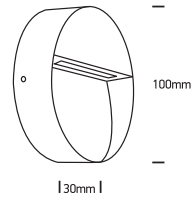

INSTALLATION MANUAL

67359

ecolight

DARK
LIGHT

100-240V | SMD 5630 | 3W | IP54 | Die cast
Complete with 350mA driver.

80
CRI

Warnings:

1. Make sure that the product is installed properly before connecting to electricity.
2. Do not cover the fitting.
3. Maintenance and installation should only be carried out by a professional electrician.