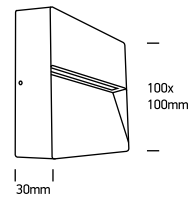

INSTALLATION MANUAL

67359A

ecolight

 DARK
LIGHT

100-240V | SMD 5630 | 4W | IP54 | Die cast
Complete with 350mA driver.

**80
CRI**
one
LIGHT

Warnings:

1. Make sure that the product is installed properly before connecting to electricity.
2. Do not cover the fitting.
3. Maintenance and installation should only be carried out by a professional electrician.