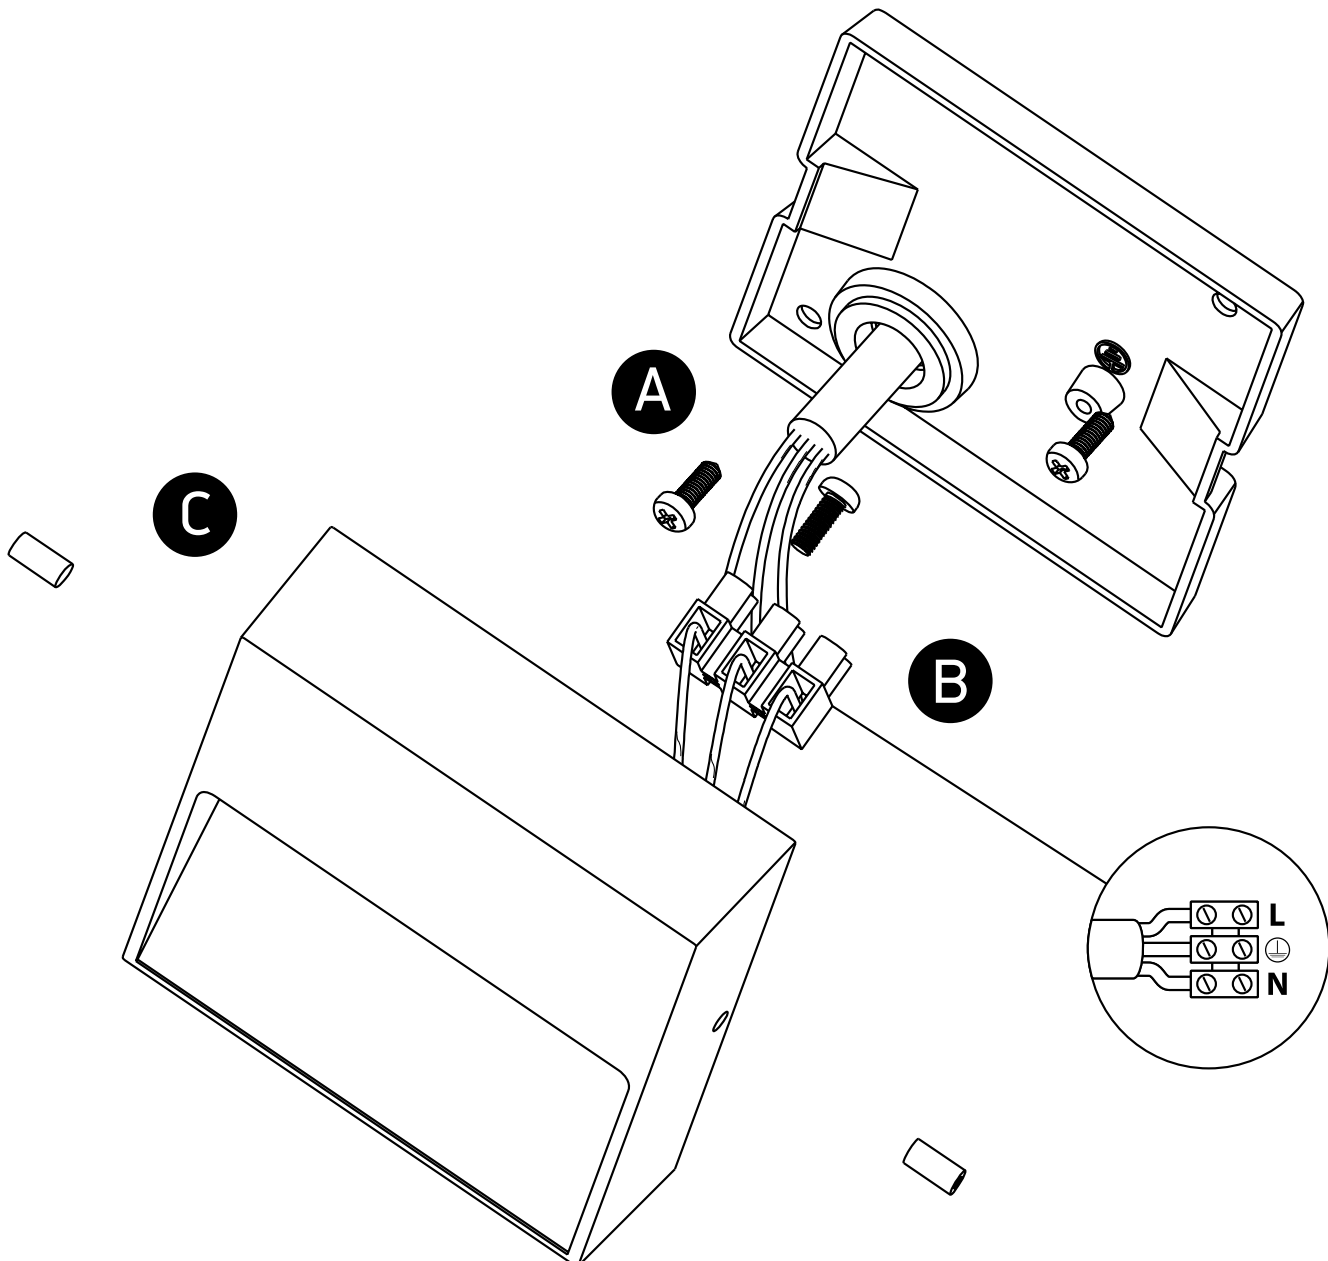

INSTALLATION MANUAL

67359A

ecolight

 DARK
LIGHT

100-240V | SMD 5630 | 4W | IP54 | Die cast
Complete with 350mA driver.

**80
CRI**
one
LIGHT

Warnings:

1. Make sure that the product is installed properly before connecting to electricity.
2. Do not cover the fitting.
3. Maintenance and installation should only be carried out by a professional electrician.