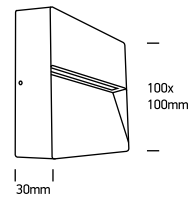

INSTALLATION MANUAL

67359A

ecolight

DARK LIGHT

100-240V | SMD 5630 | 4W | IP54 | Die cast
Complete with 350mA driver.

80 CRI

one
LIGHT

Warnings: