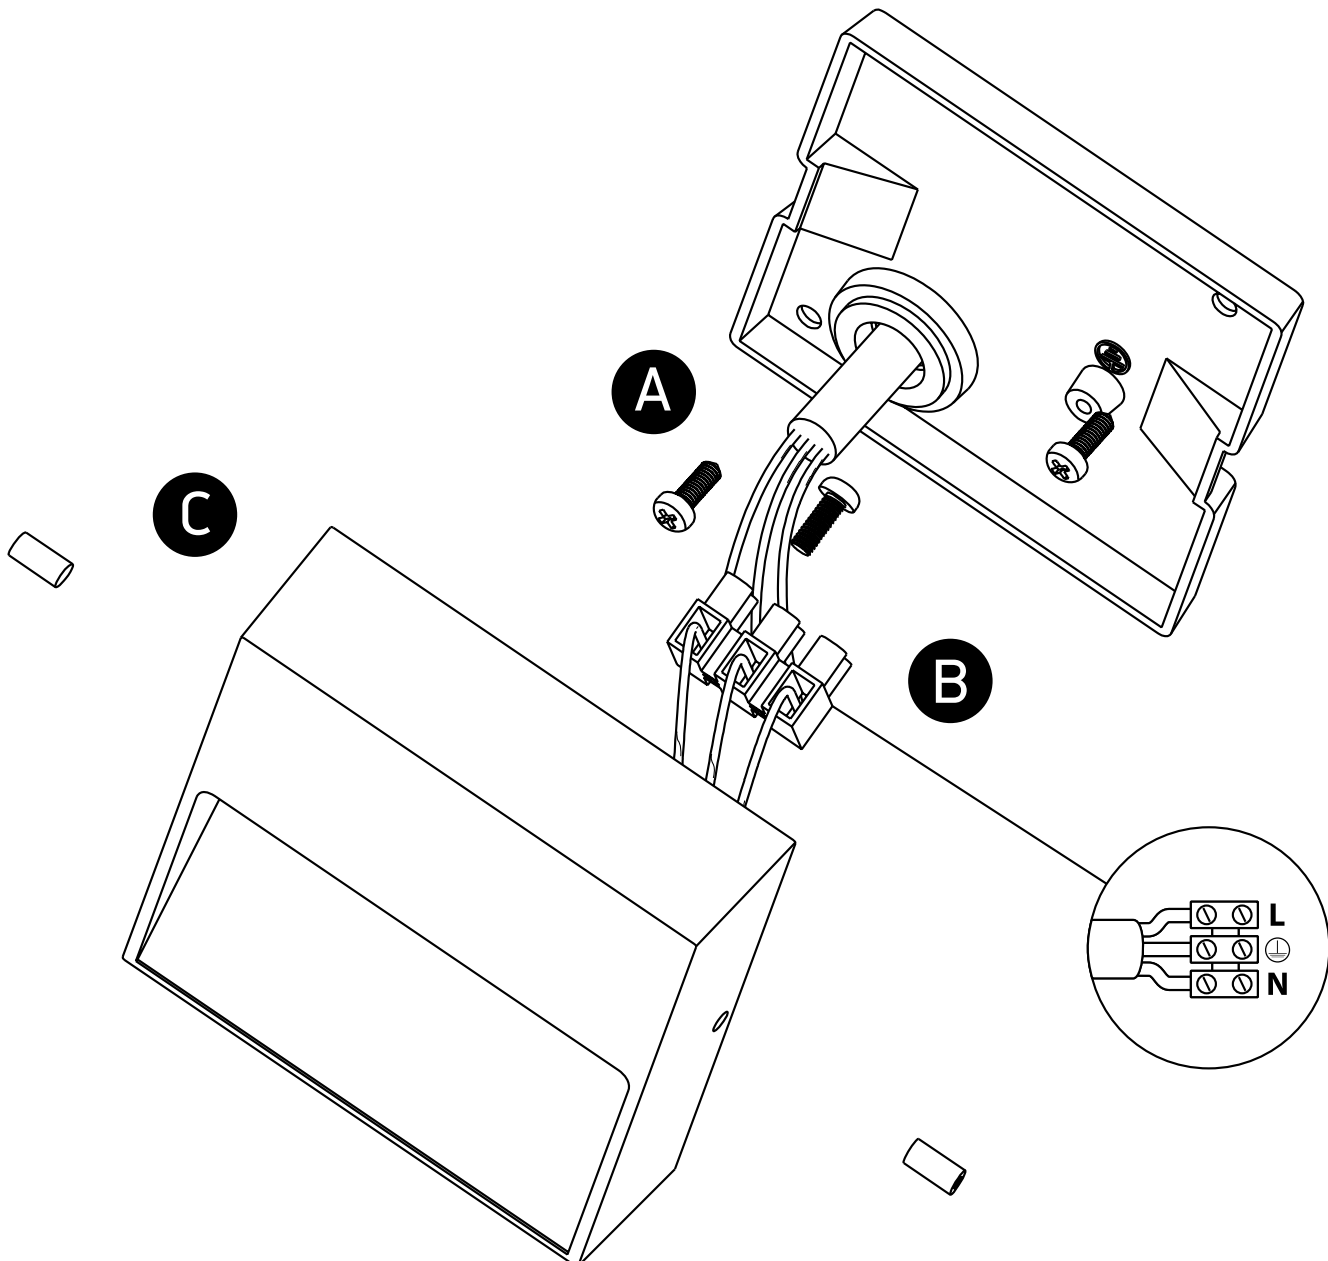

INSTALLATION MANUAL

67359A

ecolight

DARK LIGHT

100-240V | SMD 5630 | 4W | IP54 | Die cast
Complete with 350mA driver.

80 CRI

one
LIGHT

Warnings:

1. Make sure that the product is installed properly before connecting to electricity.
2. Do not cover the fitting.
3. Maintenance and installation should only be carried out by a professional electrician.