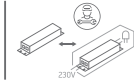

# INSTALLATION MANUAL

67359B

**ecolight**

230V | SMD 2835 | 7W | IP54 | Die cast  
Complete with 350mA driver.

**80 CRI**