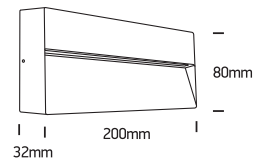

# INSTALLATION MANUAL

67359B

**ecolight**

230V | SMD 2835 | 7W | IP54 | Die cast  
Complete with 350mA driver.

**80 CRI**