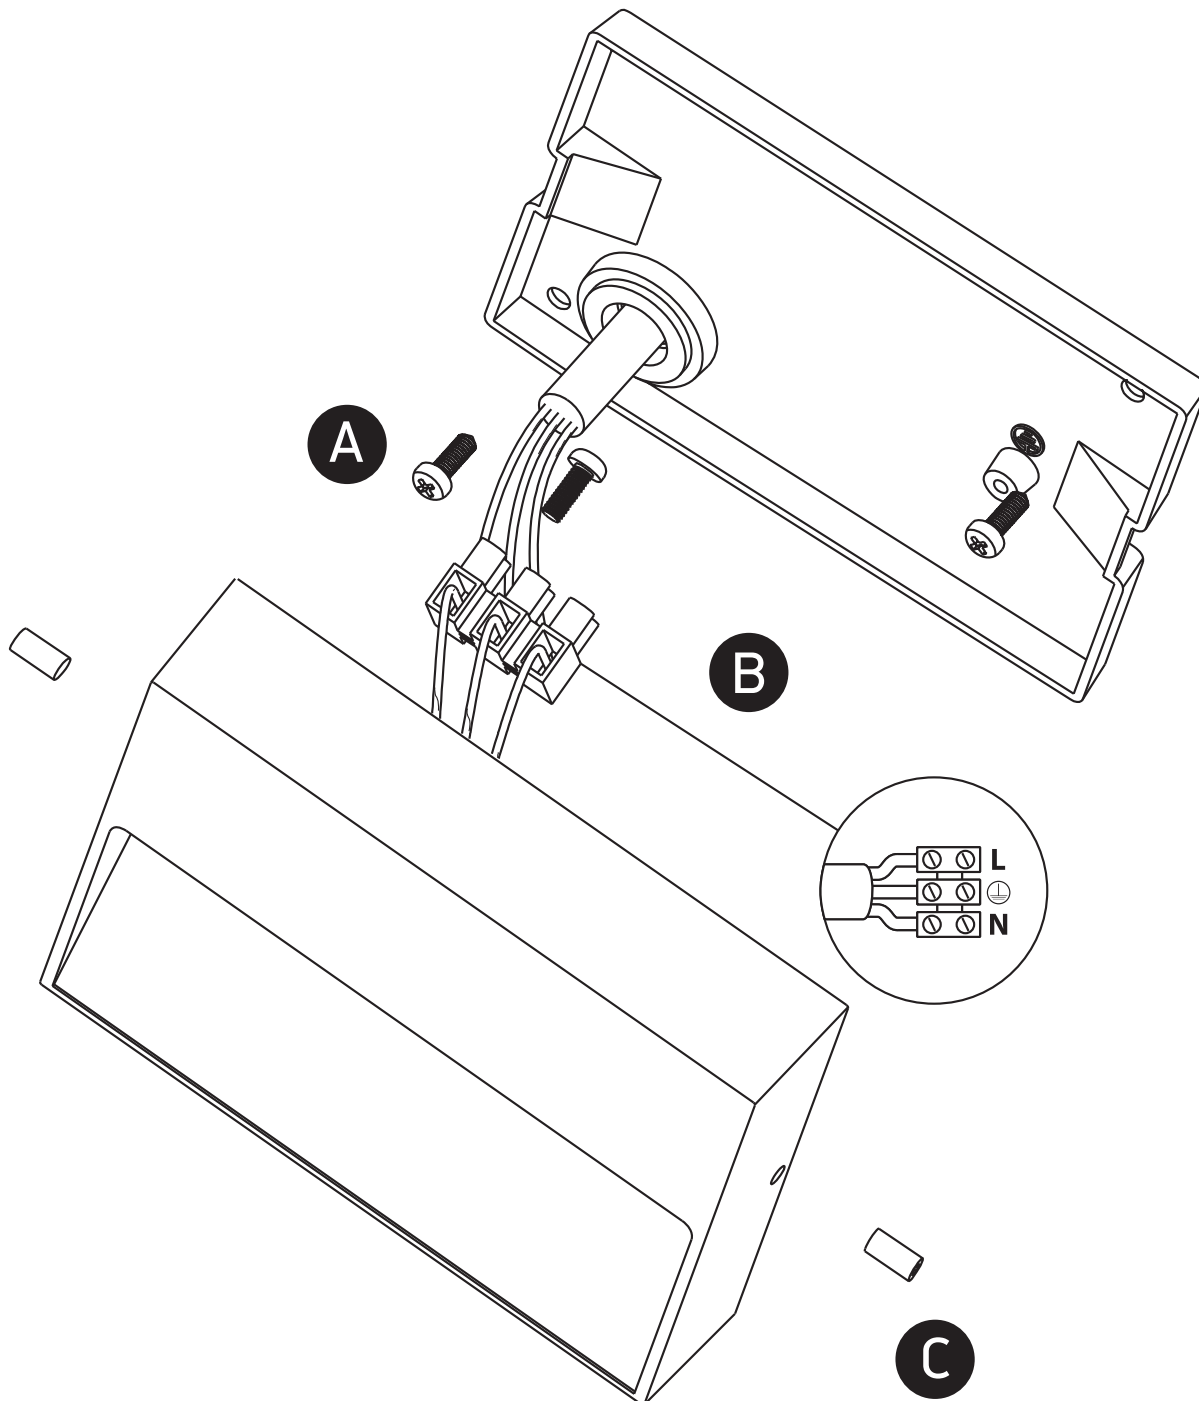

# INSTALLATION MANUAL

67359B

**ecolight**

230V | SMD 2835 | 7W | IP54 | Die cast  
Complete with 350mA driver.

**80 CRI**