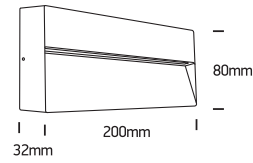

INSTALLATION MANUAL

67359B

ecolight

230V | SMD 2835 | 7W | IP54 | Die cast
Complete with 350mA driver.

80
CRI

Warnings:

1. Make sure that the product is installed properly before connecting to electricity.
2. Do not cover the fitting.
3. Maintenance and installation should only be carried out by a professional electrician.