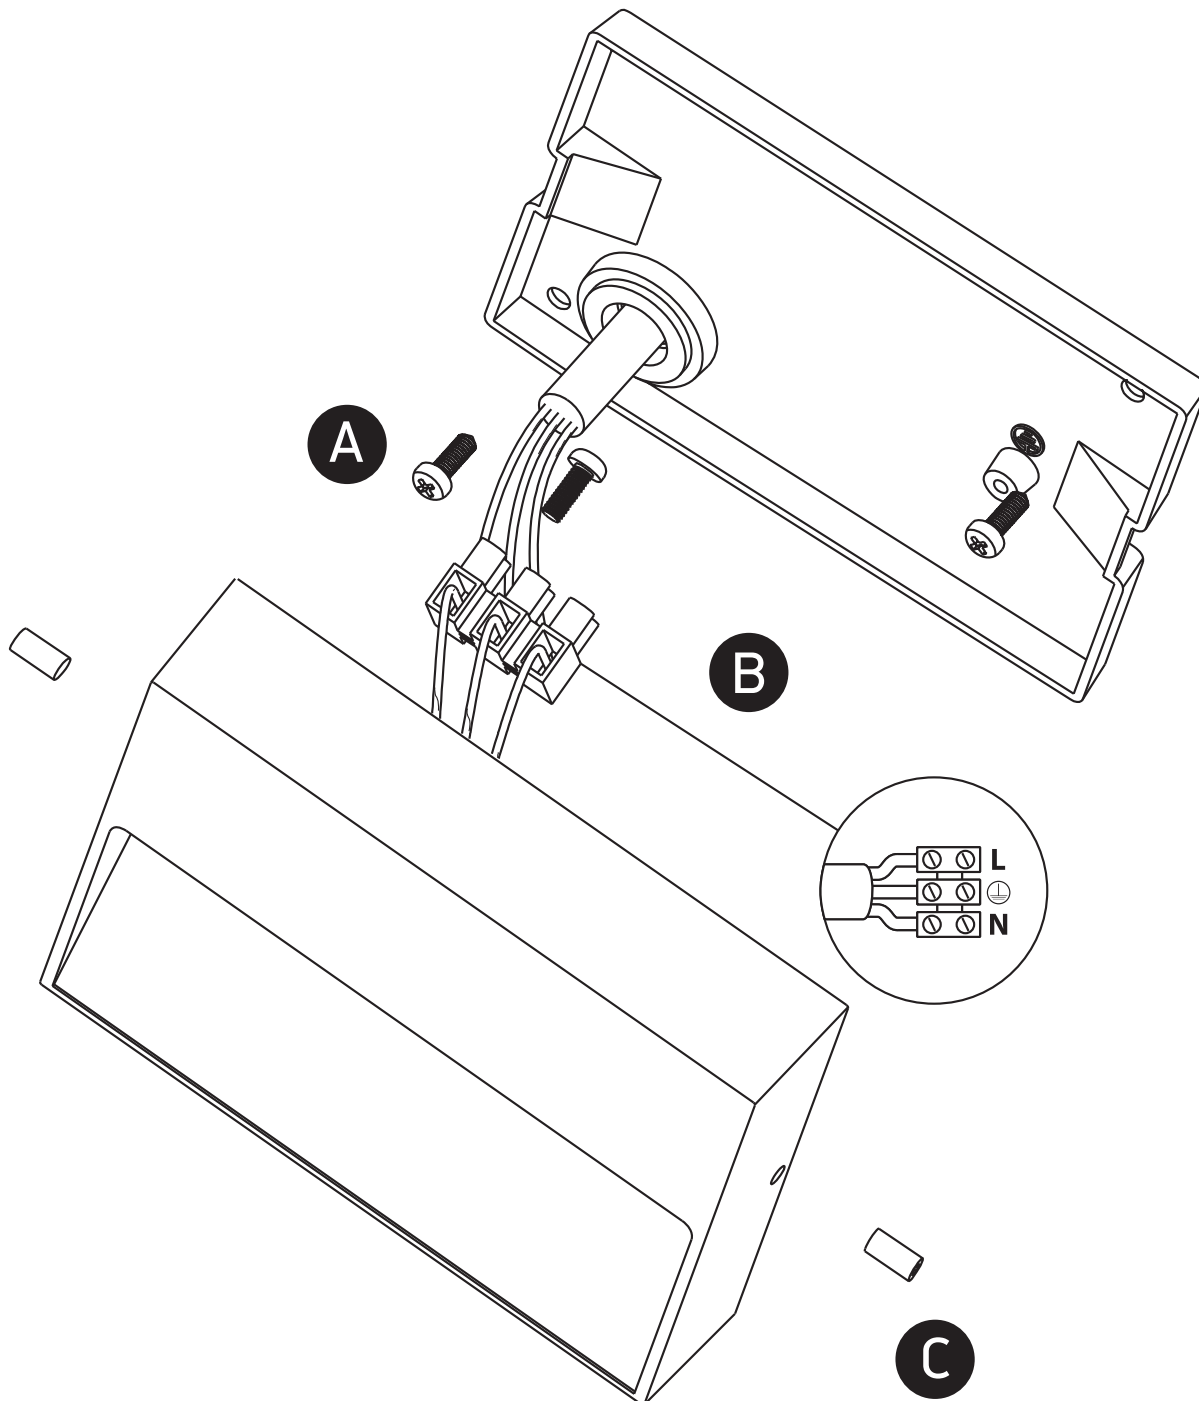

INSTALLATION MANUAL

67359B

ecolight

230V | SMD 2835 | 7W | IP54 | Die cast
Complete with 350mA driver.

80
CRI

Warnings:

1. Make sure that the product is installed properly before connecting to electricity.
2. Do not cover the fitting.
3. Maintenance and installation should only be carried out by a professional electrician.