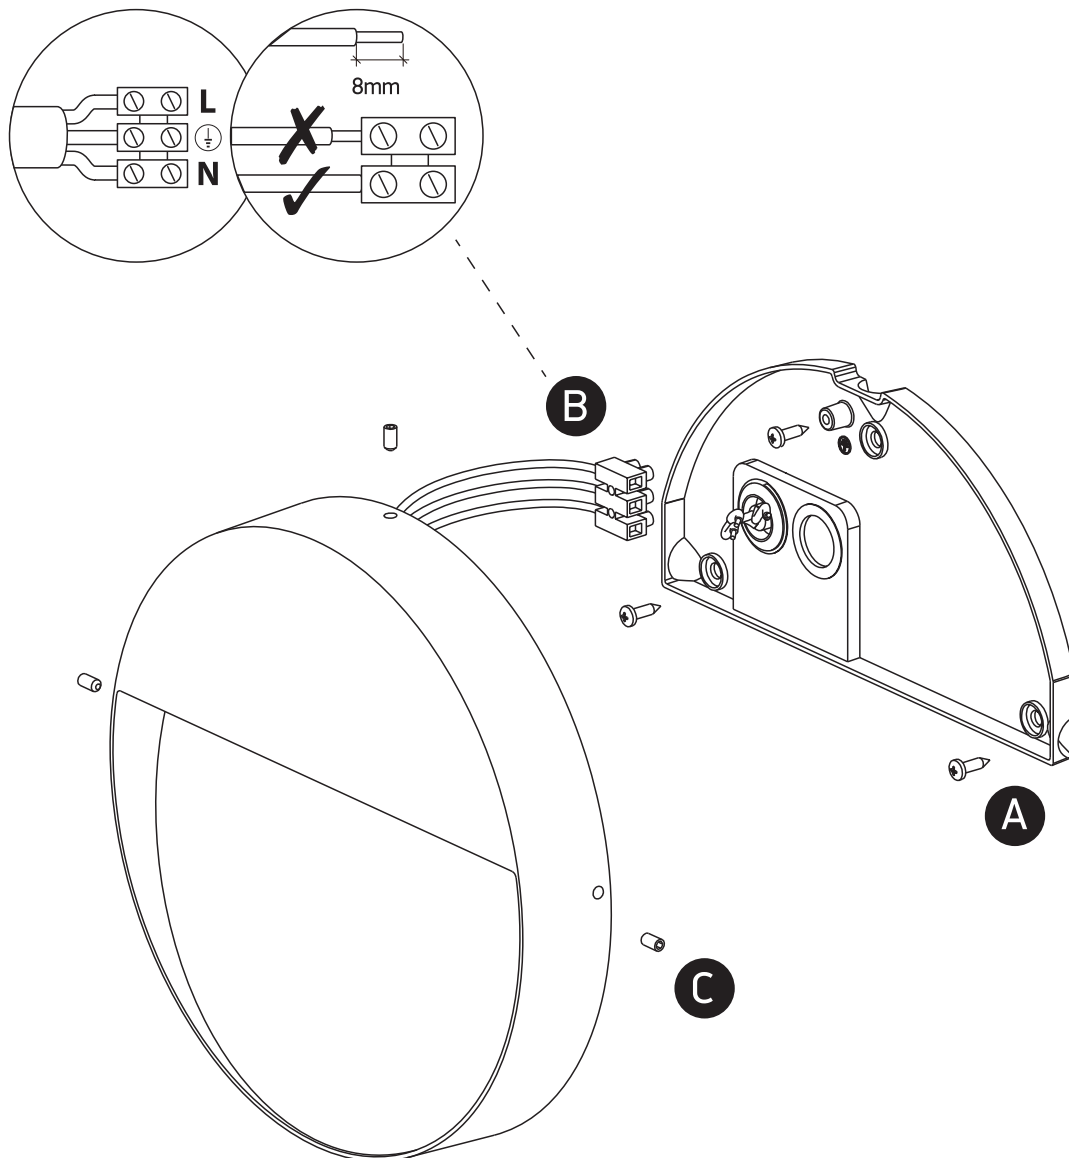

INSTALLATION MANUAL

67360

ecolight

DARK LIGHT

212mm

36mm

230V | 9W | IP54 | Die cast

Complete with driver

80 CRI

one
LIGHT

Warnings:

1. Make sure that the product is installed properly before connecting to electricity.
2. Do not cover the fitting.
3. Maintenance and installation should only be carried out by a professional electrician.