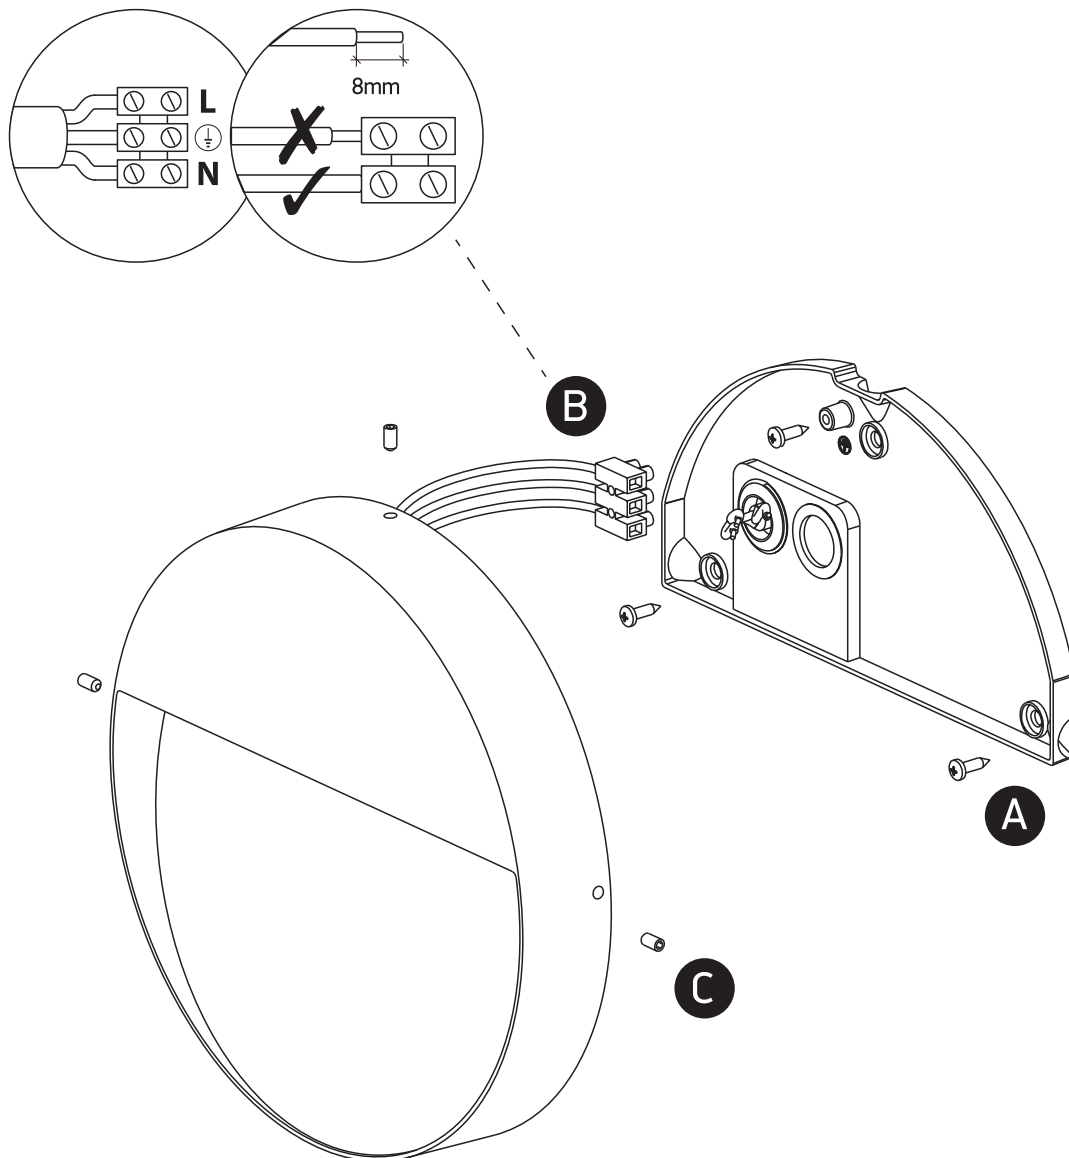

# INSTALLATION MANUAL

67360

**ecolight**

← DARK LIGHT

212mm

36mm

230V | 9W | IP54 | Die cast

Complete with driver

80 CRI

**one**  
LIGHT