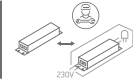

INSTALLATION MANUAL

67360

ecolight

← DARK LIGHT

212mm

36mm

230V | 9W | IP54 | Die cast

Complete with driver

80 CRI

one
LIGHT

Warnings:

1. Make sure that the product is installed properly before connecting to electricity.
2. Do not cover the fitting.
3. Maintenance and installation should only be carried out by a professional electrician.