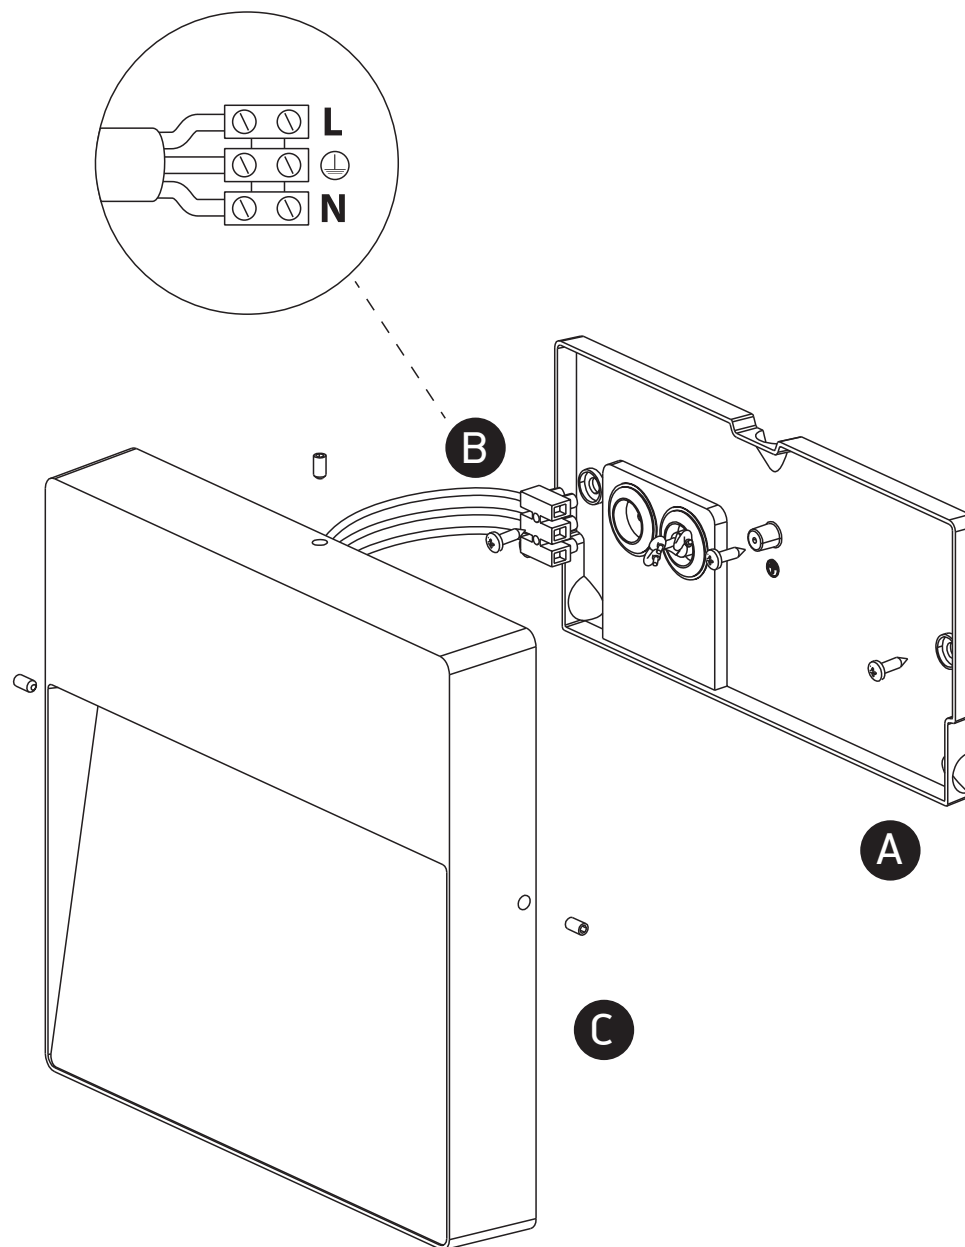

INSTALLATION MANUAL

67360A

LED
BUILT IN

**DARK
LIGHT**

212x
212mm

36mm

230V | SMD 2835 | 9W | IP54 | Die cast
Complete with 700mA driver.

**80
CRI**

one
LIGHT

Warnings:

1. Make sure that the product is installed properly before connecting to electricity.
2. Do not cover the fitting.
3. Maintenance and installation should only be carried out by a professional electrician.