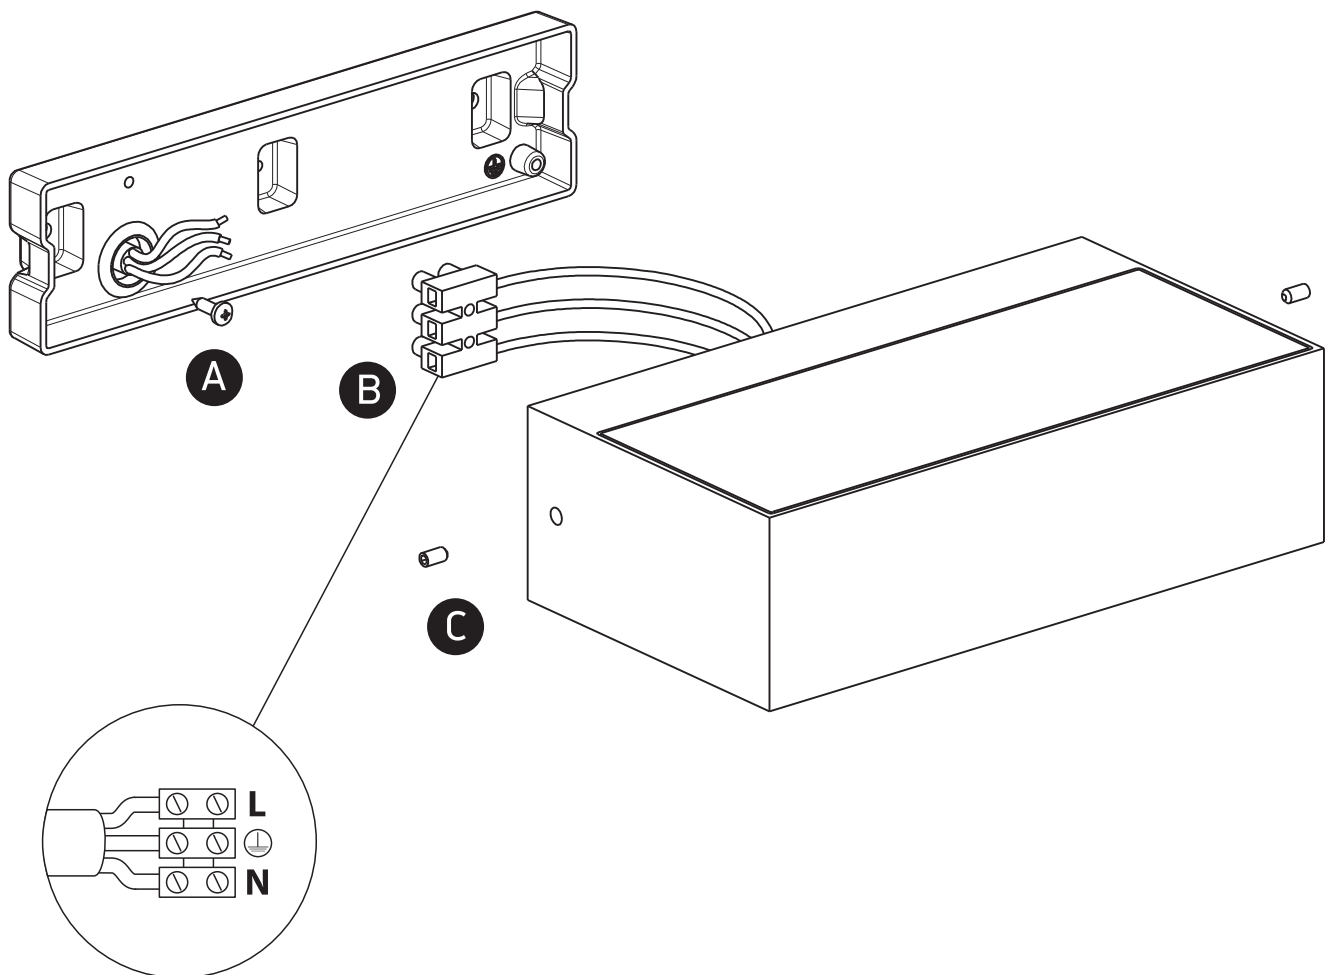

INSTALLATION MANUAL

67362C

ecolight

80
CRI

230V | 2x4,5W | IP54 | Die cast

Complete with 350mA driver.

Warnings:

1. Make sure that the product is installed properly before connecting to electricity.
2. Do not cover the fitting.
3. Maintenance and installation should only be carried out by a professional electrician.