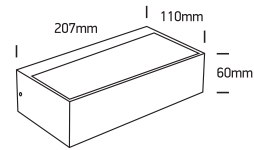

INSTALLATION MANUAL

67362C

ecolight

80
CRI

230V | 2x4,5W | IP54 | Die cast

Complete with 350mA driver.

Warnings:

1. Make sure that the product is installed properly before connecting to electricity.
2. Do not cover the fitting.
3. Maintenance and installation should only be carried out by a professional electrician.